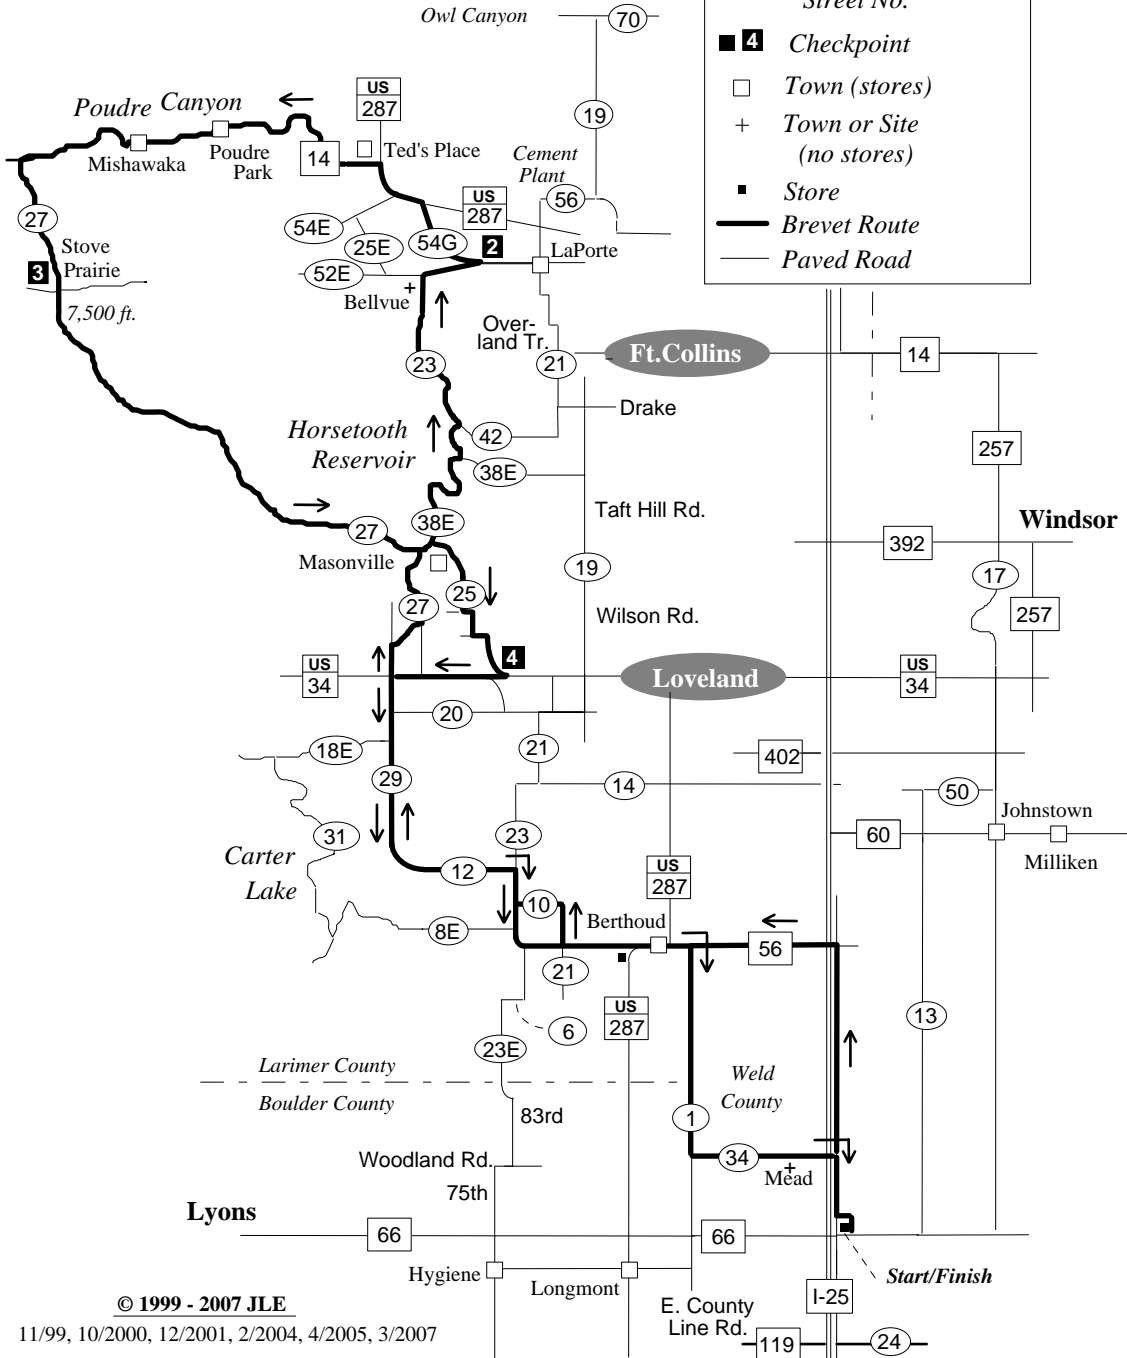

# Colorado 200km Brevet

May 1, 2010

Horsetooth - Poudre Canyon  
Stove Prairie

- 52 State or U.S. Hwy. or Interstate
- 13 County Road No.
- 71st City or County Street No.
- 4 Checkpoint
- Town (stores)
- + Town or Site (no stores)
- Store
- Brevet Route
- Paved Road