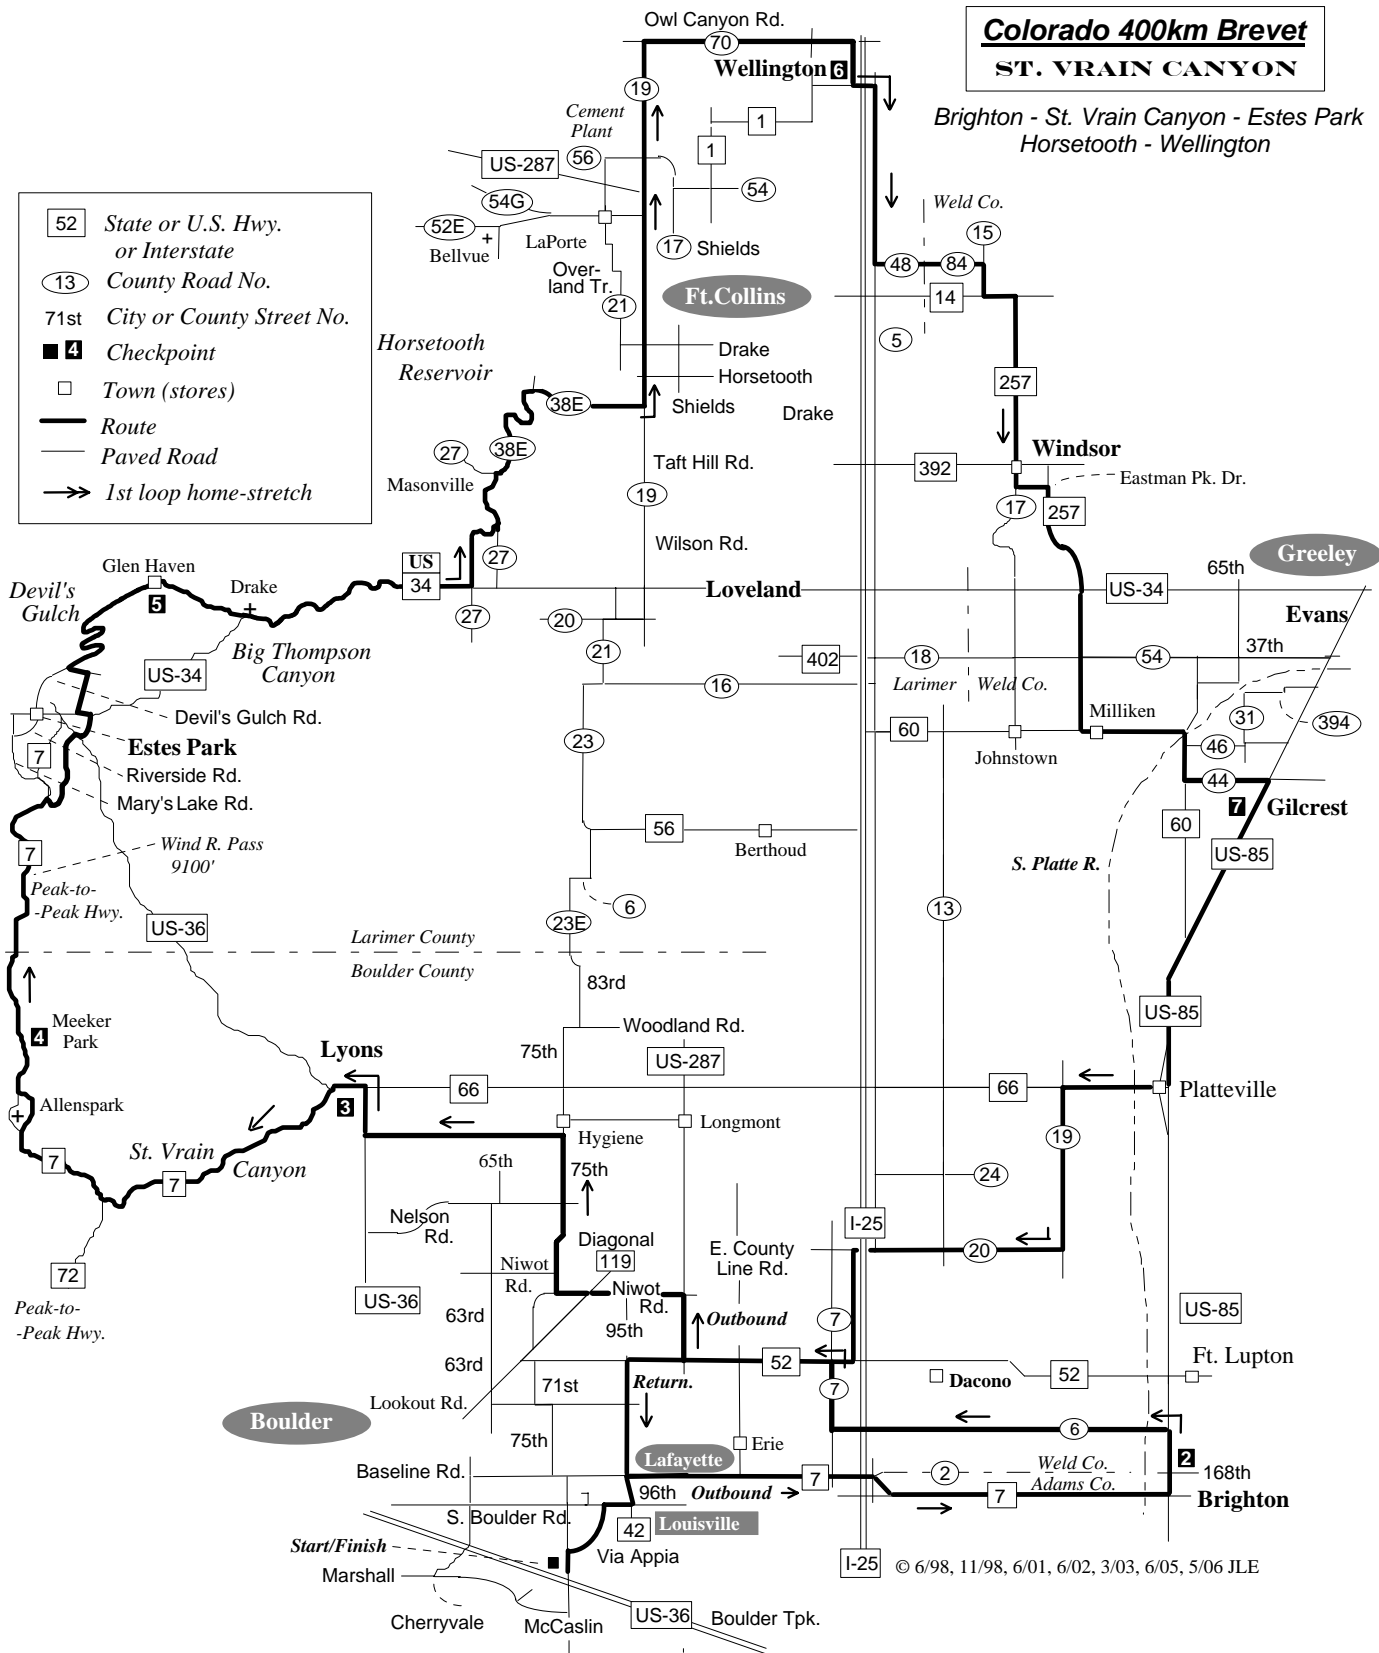

Colorado 400km Brevet
ST. VRAIN CANYON

Brighton - St. Vrain Canyon - Estes Park
 Horsetooth - Wellington

- 52 State or U.S. Hwy. or Interstate
- 13 County Road No.
- 71st City or County Street No.
- 4 Checkpoint
- Town (stores)
- Route
- Paved Road
- 1st loop home-stretch

© 6/98, 11/98, 6/01, 6/02, 3/03, 6/05, 5/06 JLE