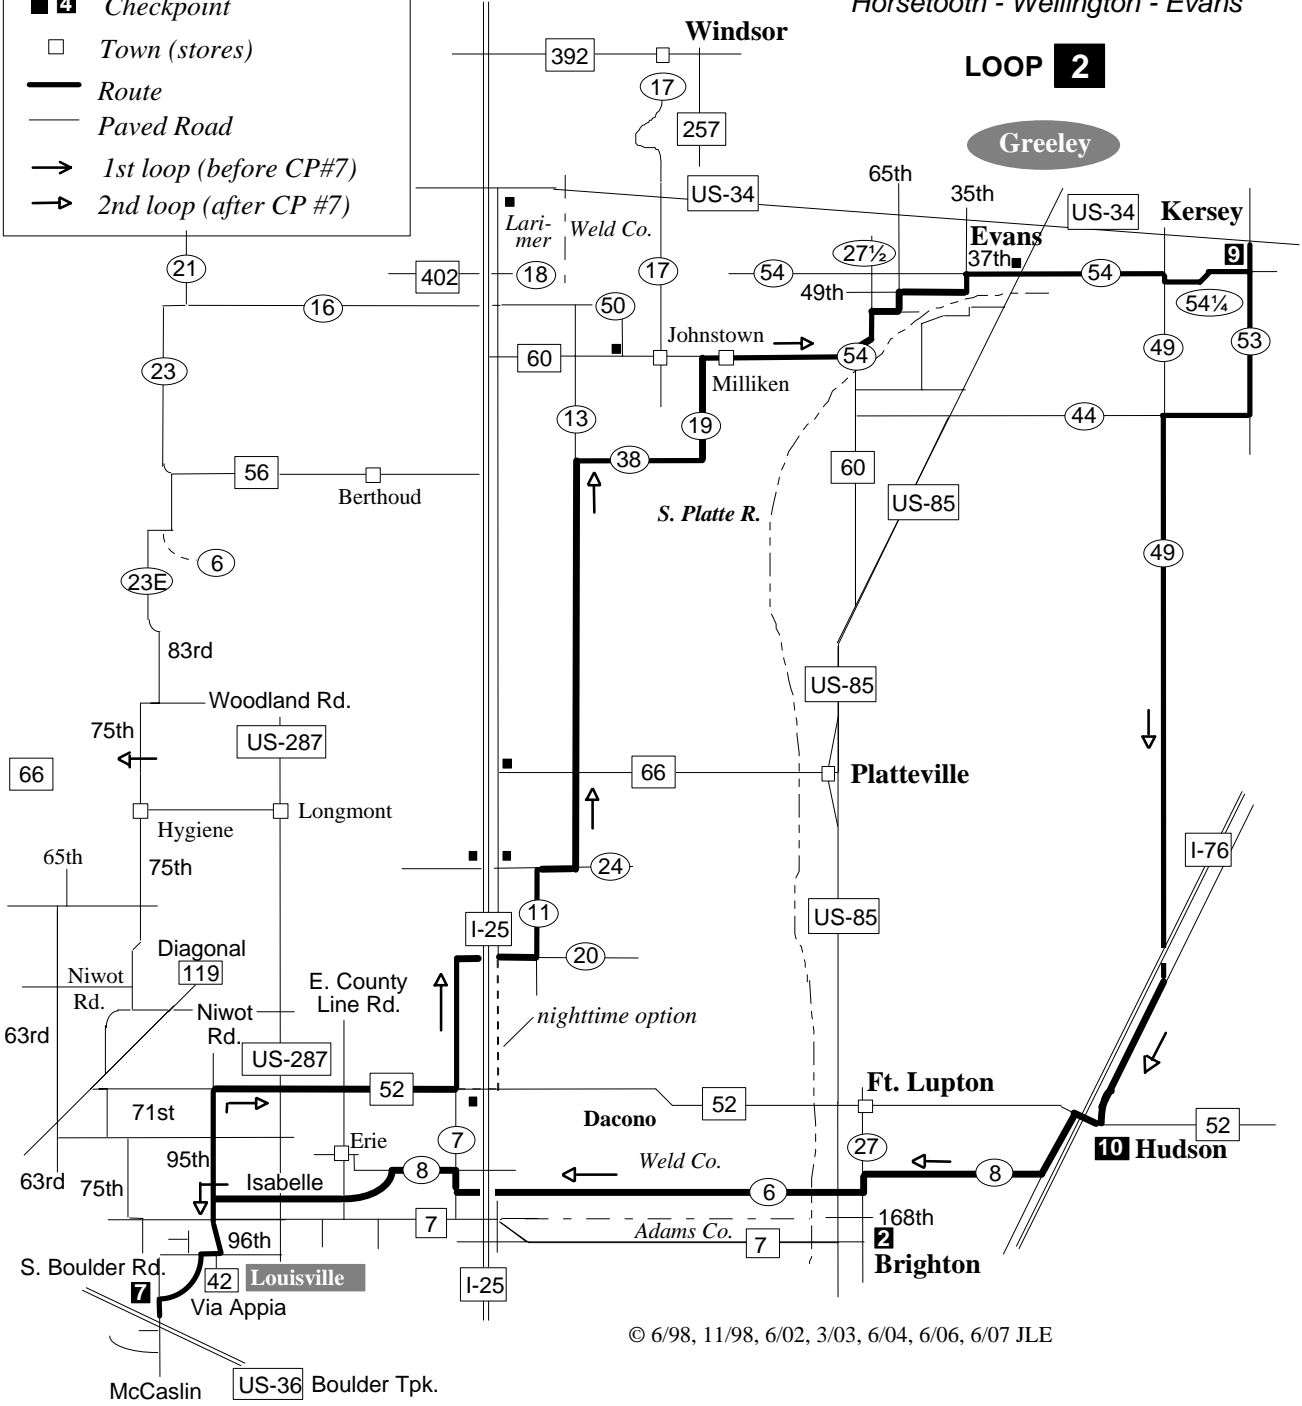

Colorado 600km Brevet
ST. VRAIN CANYON

Brighton - St. Vrain Canyon - Estes Park
 Horsetooth - Wellington - Evans

LOOP 1

- 52 State or U.S. Hwy. or Interstate
- 13 County Road No.
- 71st City or County Street No.
- 4 Checkpoint
- Town (stores)
- Route
- Paved Road
- 1st loop home-stretch

© 6/98, 11/98, 6/01, 6/02, 3/03, 6/05, 5/06 JLE

- 52 State or U.S. Hwy. or Interstate
- 13 County Road No.
- 71st
- 4 Checkpoint
- Town (stores)
- Route
- Paved Road
- 1st loop (before CP#7)
- 2nd loop (after CP #7)

Colorado 600km Brevet
ST. VRAIN CANYON

Brighton - St. Vrain Canyon - Estes Park
Horsetooth - Wellington - Evans

LOOP 2

© 6/98, 11/98, 6/02, 3/03, 6/04, 6/06, 6/07 JLE