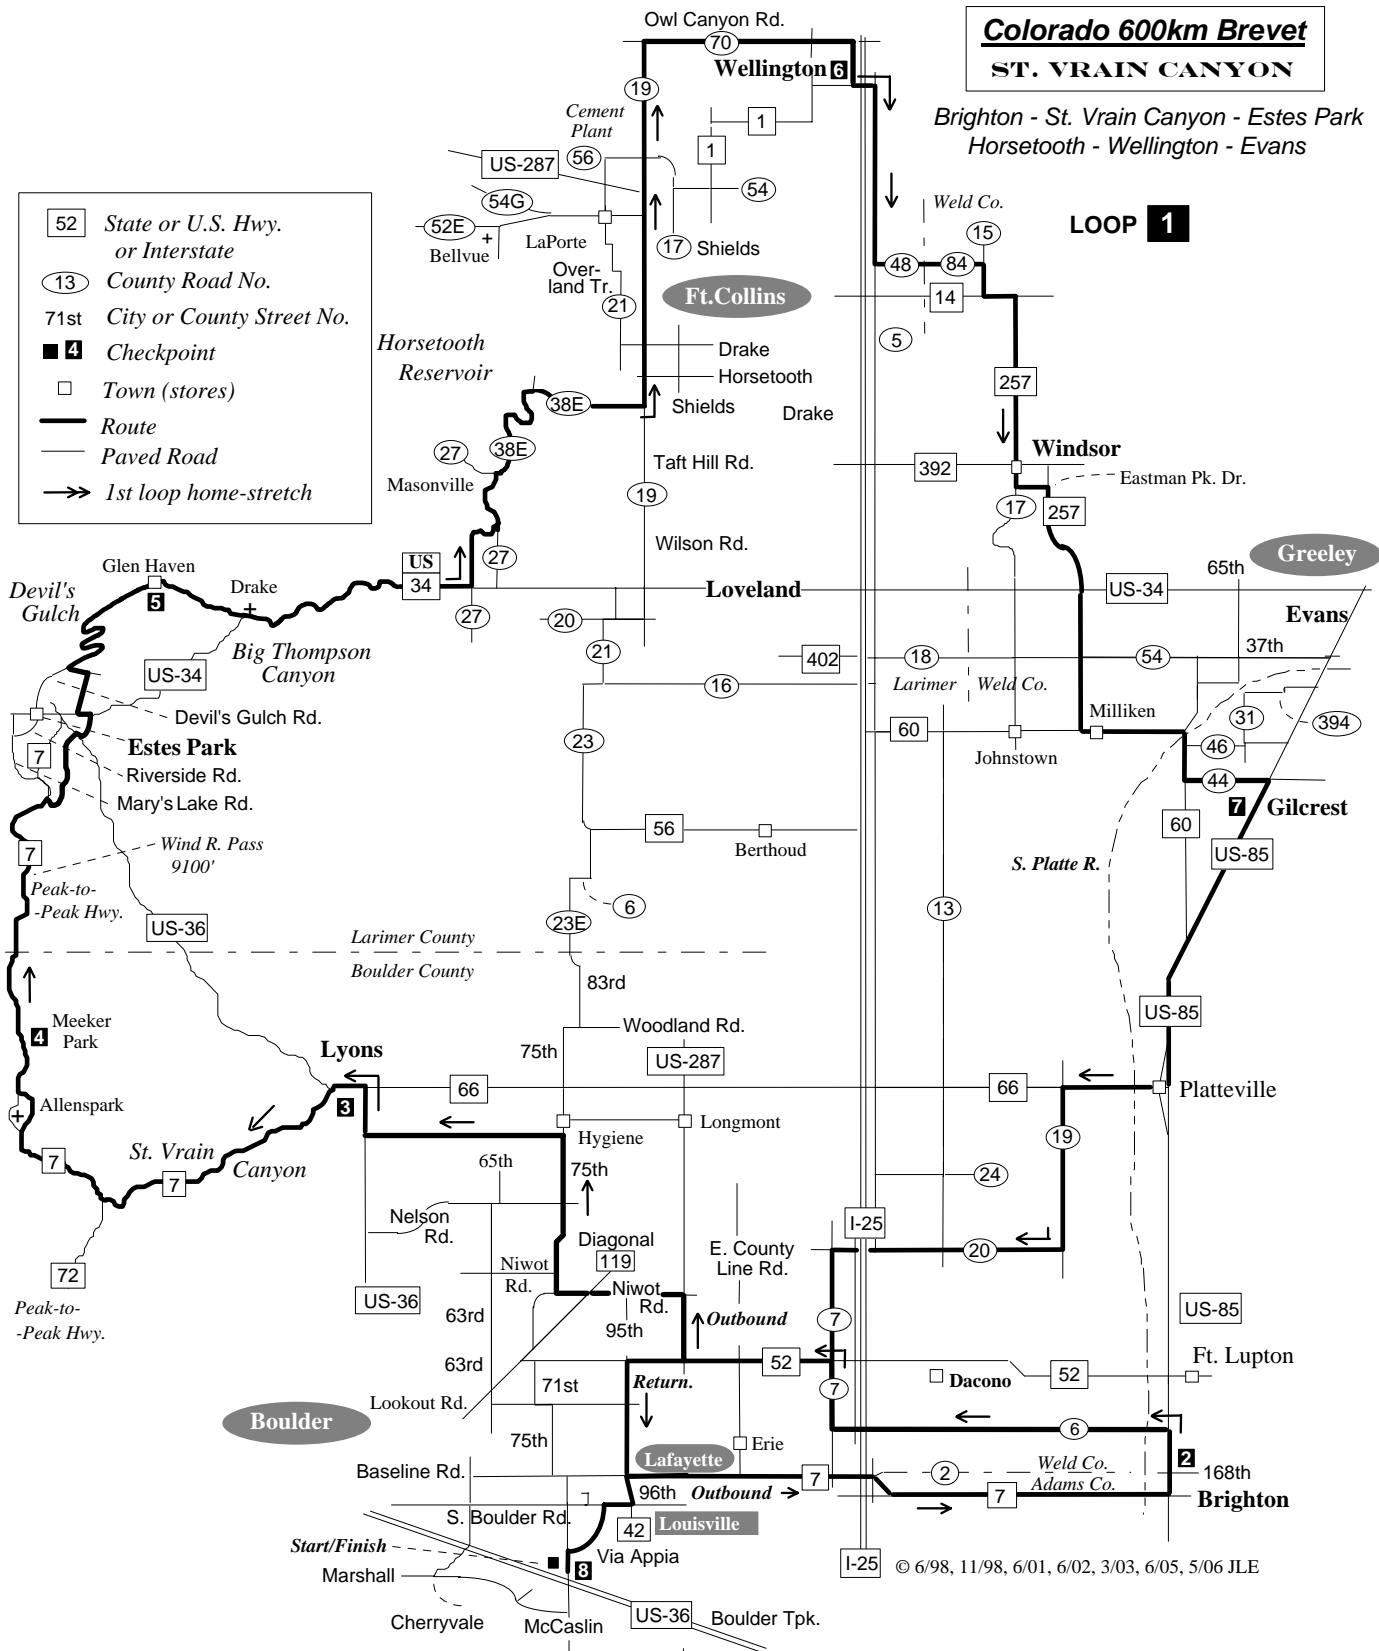

Colorado 600km Brevet
ST. VRAIN CANYON

Brighton - St. Vrain Canyon - Estes Park
 Horsetooth - Wellington - Evans

LOOP 1

- 52 State or U.S. Hwy. or Interstate
- 13 County Road No.
- 71st City or County Street No.
- 4 Checkpoint
- Town (stores)
- Route
- Paved Road
- 1st loop home-stretch

© 6/98, 11/98, 6/01, 6/02, 3/03, 6/05, 5/06 JLE

- 52 State or U.S. Hwy. or Interstate
- 13 County Road No.
- 71st
- 4 Checkpoint
- Town (stores)
- Route
- Paved Road
- 1st loop (before CP#7)
- 2nd loop (after CP #7)

Colorado 600km Brevet
ST. VRAIN CANYON

Brighton - St. Vrain Canyon - Estes Park
Horsetooth - Wellington - Evans

LOOP 2

© 6/98, 11/98, 6/02, 3/03, 6/04, 6/06, 6/07 JLE