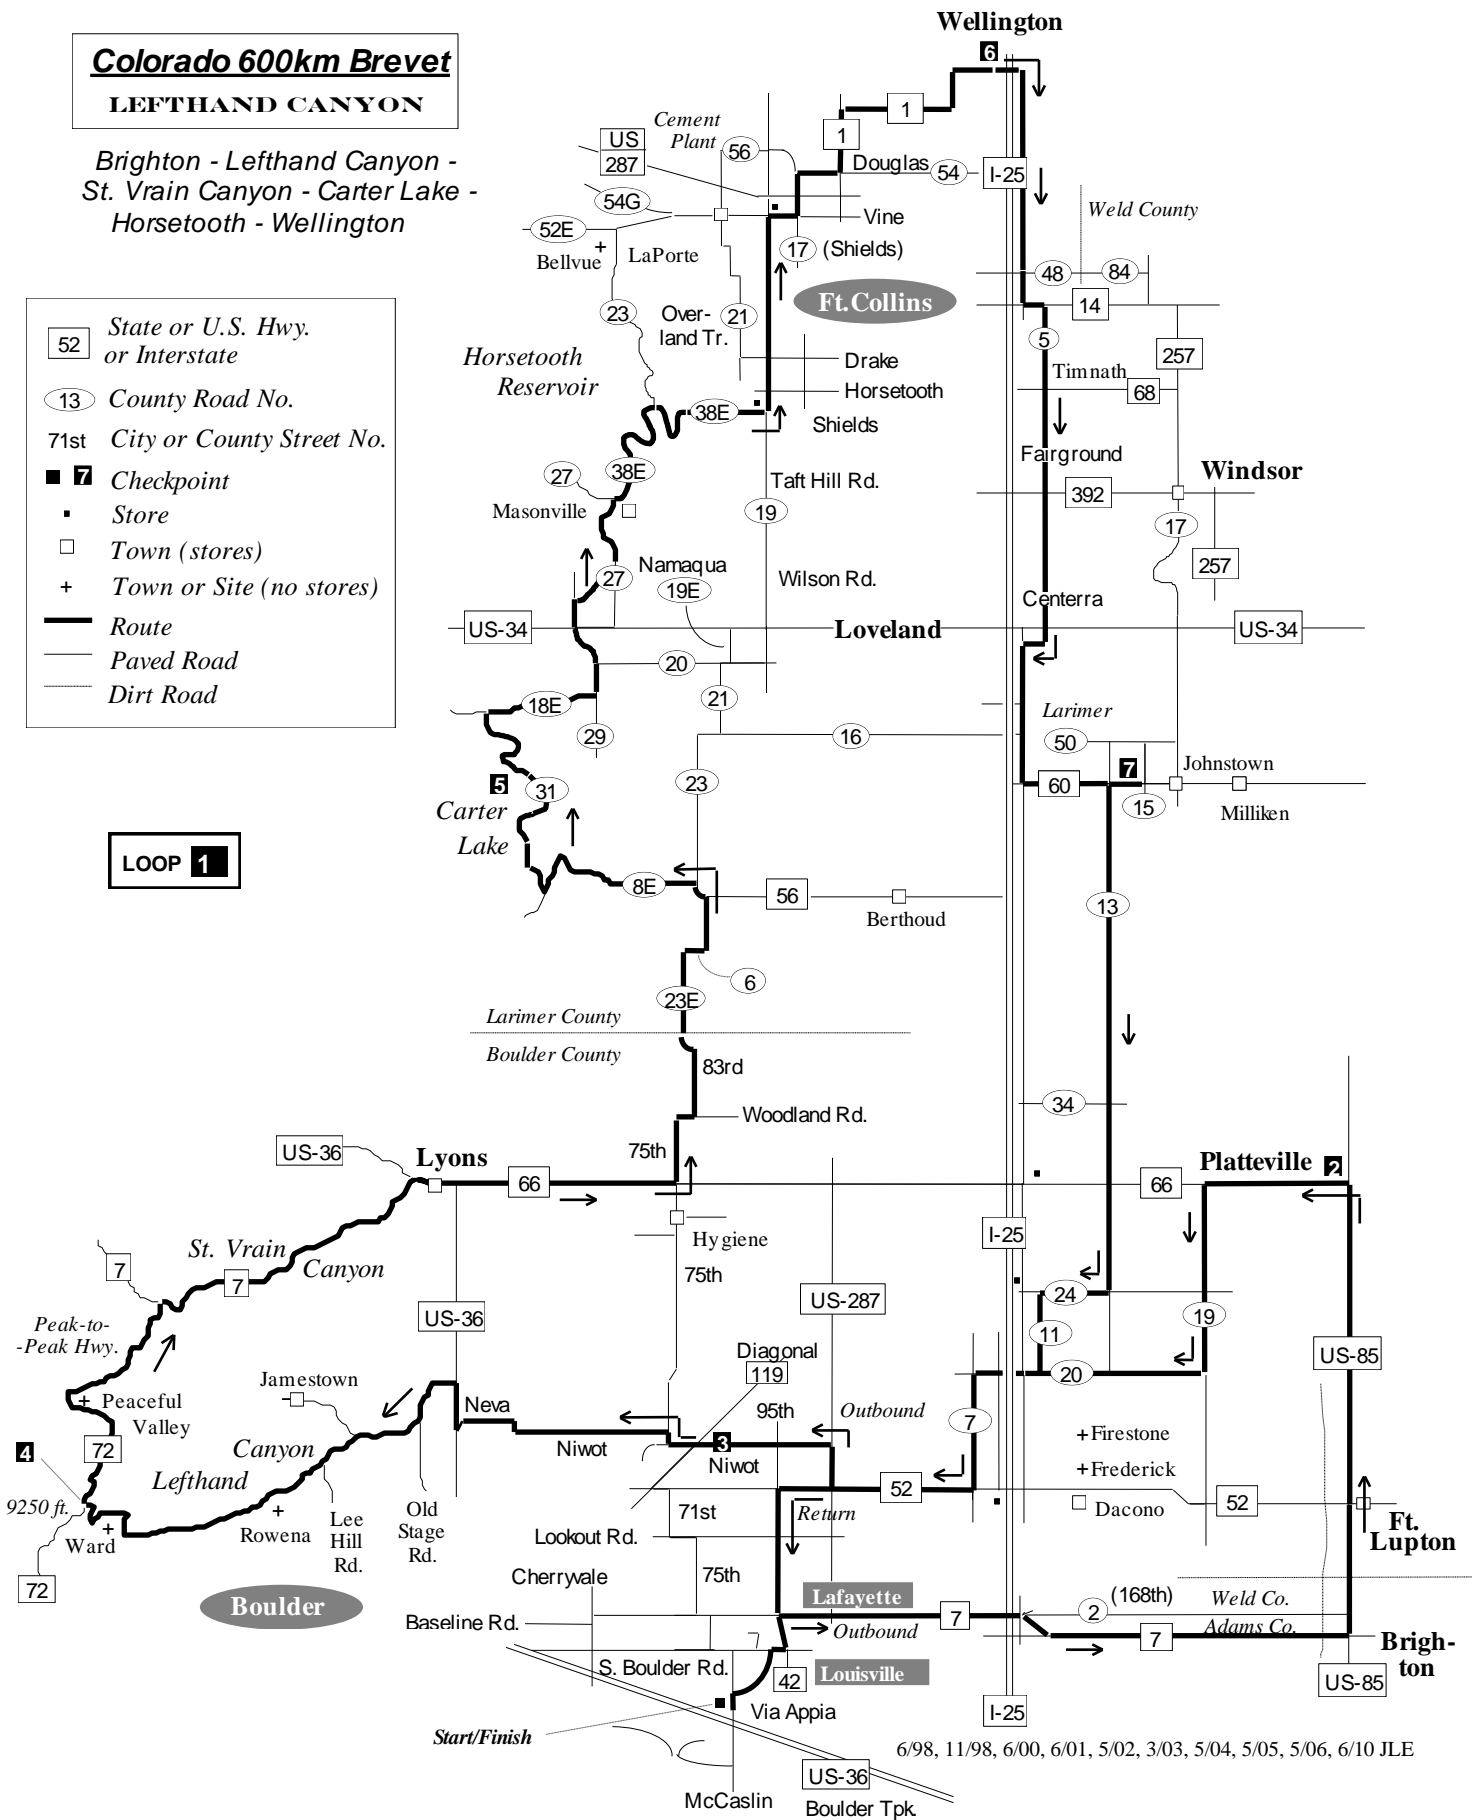

Colorado 600km Brevet

LEFTHAND CANYON

Brighton - Lefthand Canyon -
St. Vrain Canyon - Carter Lake -
Horsetooth - Wellington

- 52 State or U.S. Hwy. or Interstate
- 13 County Road No.
- 71st City or County Street No.
- 7 Checkpoint
- Store
- Town (stores)
- + Town or Site (no stores)
- Route
- Paved Road
- Dirt Road

LOOP 1

52 State or U.S. Hwy.
 or Interstate
 13 County Road No.
 71st
 ■ Checkpoint
 □ Town (stores)
 — Route
 — Paved Road
 → 1st loop (before CP#7)
 → 2nd loop (after CP #7)

Colorado 600km Brevet
LEFTHAND CANYON

Brighton - St. Vrain Canyon - Estes Park
 Horsetooth - Wellington - Evans

LOOP 2

© 6/98, 11/98, 6/02, 3/03, 6/04, 6/06, 6/07 JLE