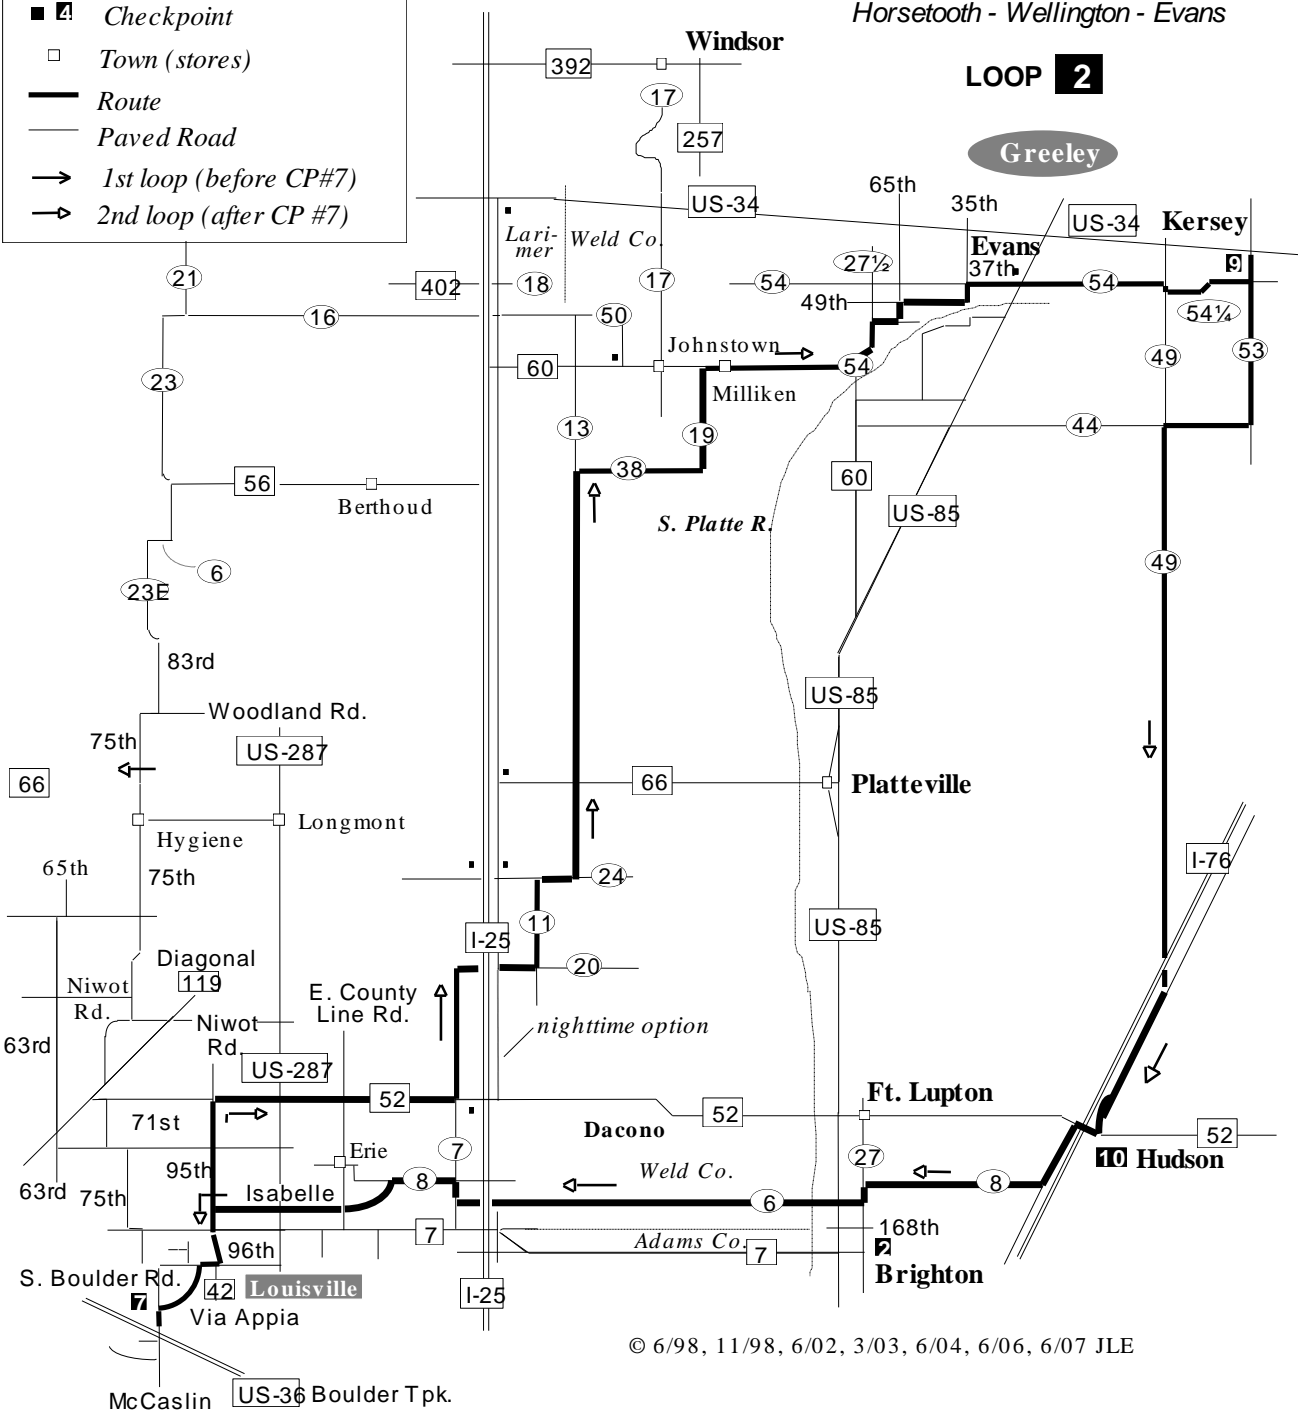

Colorado 600km Brevet

LEFTHAND CANYON

Brighton - Lefthand Canyon -
St. Vrain Canyon - Carter Lake -
Horsetooth - Wellington

- 52 State or U.S. Hwy. or Interstate
- 13 County Road No.
- 71st City or County Street No.
- 7 Checkpoint
- Store
- Town (stores)
- + Town or Site (no stores)
- Route
- Paved Road
- Dirt Road

LOOP 1

52 State or U.S. Hwy.
 or Interstate
 13 County Road No.
 71st
 ■ Checkpoint
 □ Town (stores)
 — Route
 — Paved Road
 → 1st loop (before CP#7)
 → 2nd loop (after CP #7)

Colorado 600km Brevet
LEFTHAND CANYON

Brighton - St. Vrain Canyon - Estes Park
 Horsetooth - Wellington - Evans

LOOP 2

© 6/98, 11/98, 6/02, 3/03, 6/04, 6/06, 6/07 JLE