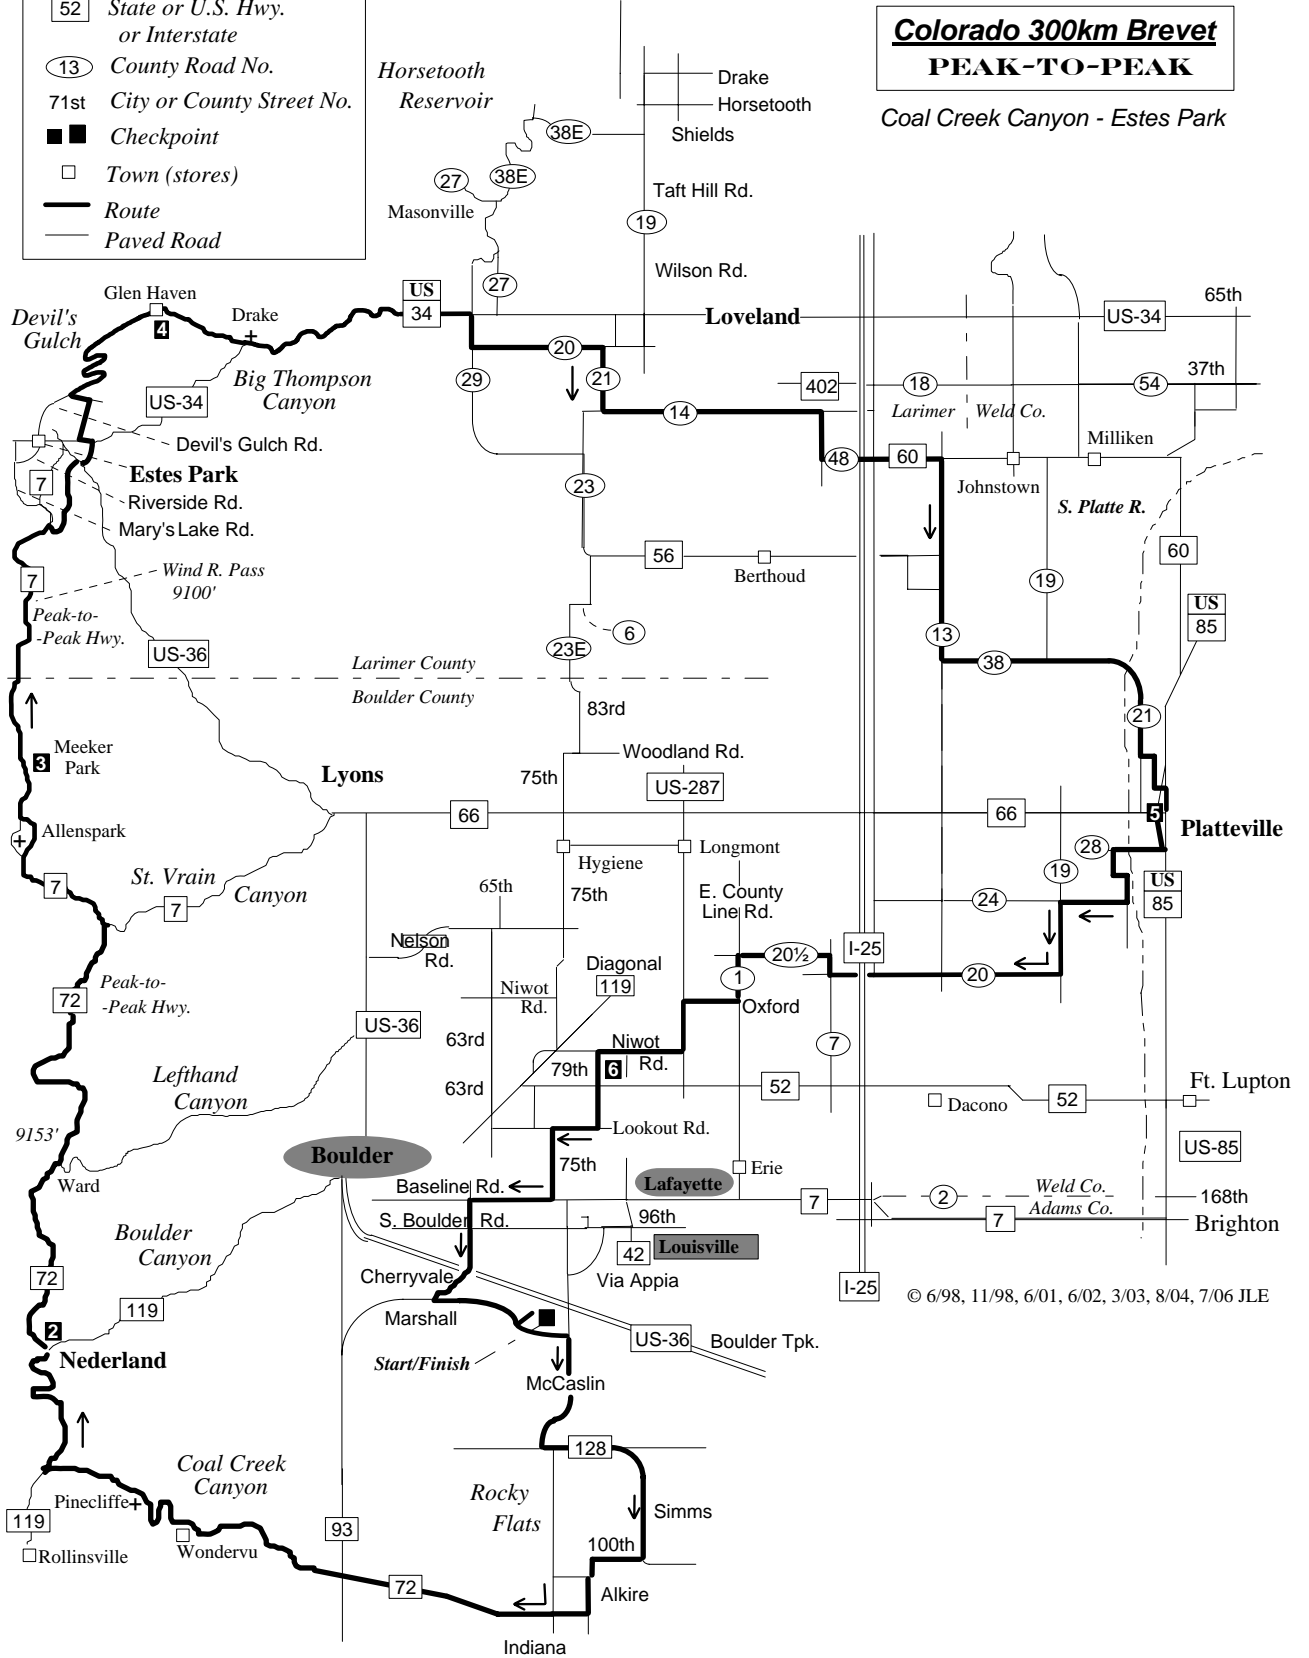

- 52 State or U.S. Hwy. or Interstate
- 13 County Road No.
- 71st City or County Street No.
- Checkpoint
- Town (stores)
- Route
- Paved Road

Colorado 300km Brevet
PEAK-TO-PEAK

Coal Creek Canyon - Estes Park

© 6/98, 11/98, 6/01, 6/02, 3/03, 8/04, 7/06 JLE