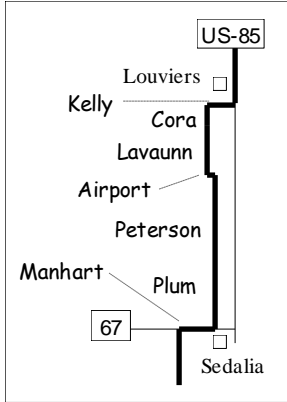

Colorado 300km Brevet
BLACK FOREST

Littleton - Larkspur - Black Forest

- 86 State or U.S. Hwy. or Interstate
- 13 County Road No.
- 71st City or County Street No.
- 181 Exit No.
- 4 Checkpoint
- Town (stores)
- ← Homebound route (after Elbert)

FINISH through Chatfield via dam and bike path. (See cue sheet.)

5/98, 11/98, 5/99, 7/02, 5/05, 3/07, 4/11 - JLE

Colorado Springs