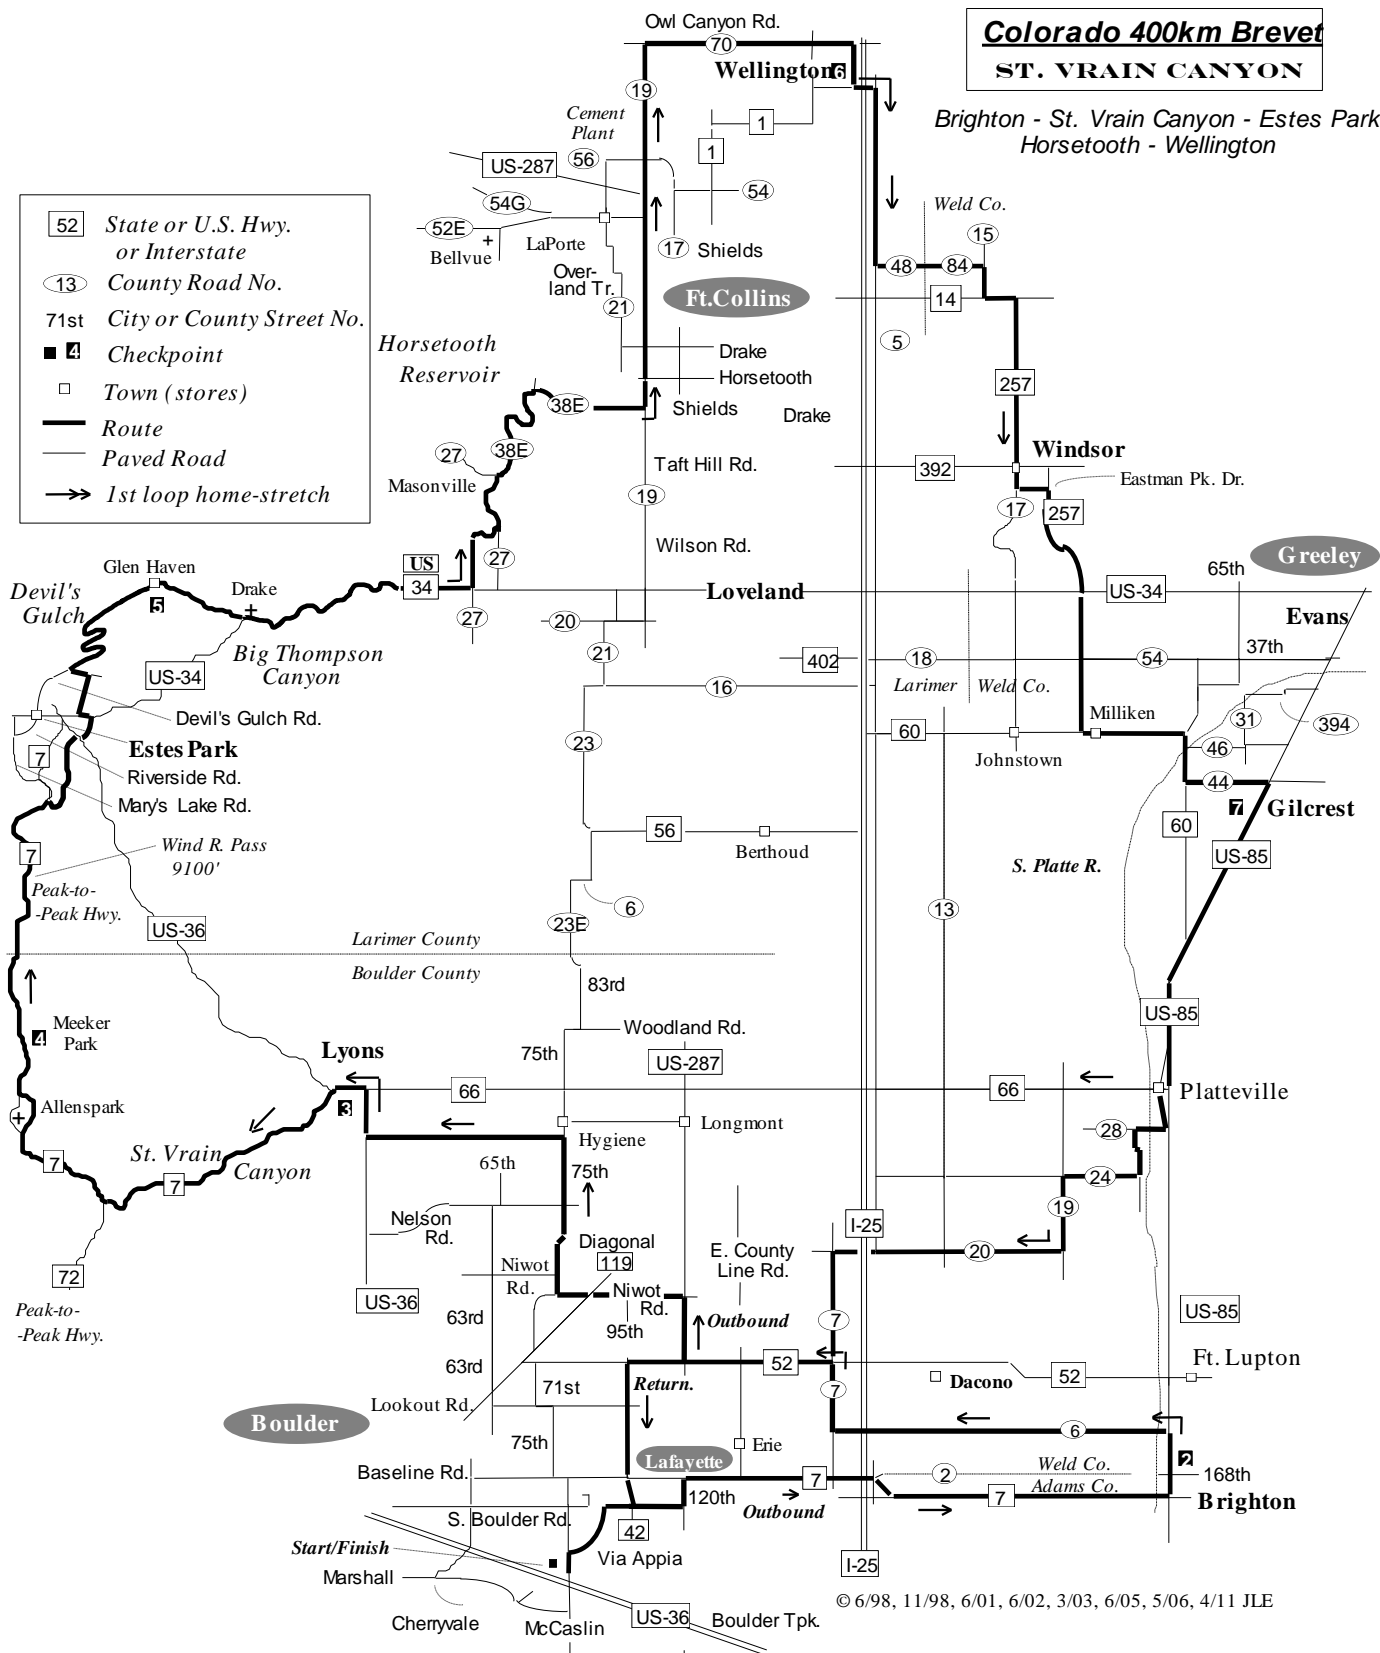

Colorado 400km Brevet
ST. VRAIN CANYON

Brighton - St. Vrain Canyon - Estes Park
Horsetooth - Wellington

- 52 State or U.S. Hwy. or Interstate
- 13 County Road No.
- 71st City or County Street No.
- Checkpoint
- Town (stores)
- Route
- Paved Road
- 1st loop home-stretch

© 6/98, 11/98, 6/01, 6/02, 3/03, 6/05, 5/06, 4/11 JLE