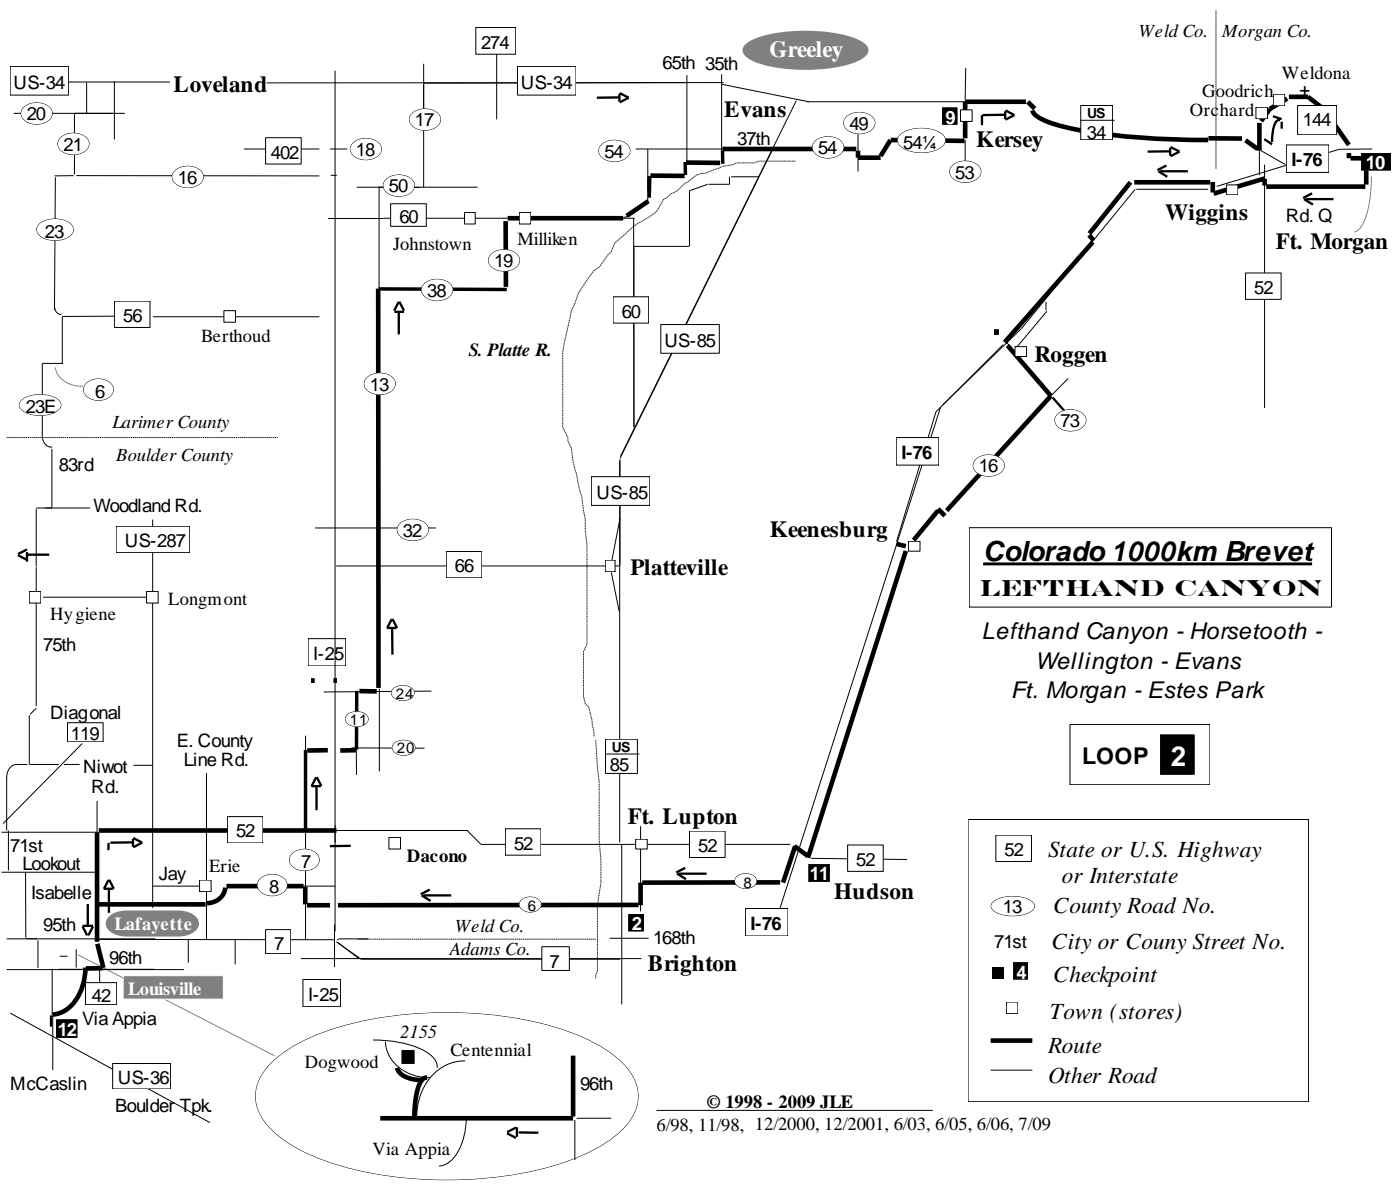

Colorado 1000km Brevet
ST. VRAIN CANYON

Brighton - St. Vrain Canyon - Estes Park
 Horsetooth - Wellington - Kersey
 Big Thompson Canyon

LOOP 1

- 52 State or U.S. Hwy. or Interstate
- 13 County Road No.
- 71st City or County Street No.
- Checkpoint
- Town (stores)
- Route
- Paved Road
- 1st loop home-stretch

**Colorado 100km Brevet
LEFTHAND CANYON**

Lefthand Canyon - Horsetooth -
Wellington - Evans
Ft. Morgan - Estes Park

LOOP 2

- 52 State or U.S. Highway or Interstate
- 13 County Road No.
- 71st City or County Street No.
- 4 Checkpoint
- Town (stores)
- Route
- Other Road

© 1998 - 2009 JLE
6/98, 11/98, 12/2000, 12/2001, 6/03, 6/05, 6/06, 7/09

LOOP 3

**Colorado 1000km Brevet
LEFTHAND CANYON**

Lefthand Canyon - Horsetooth
Wellington - Evans
Ft. Morgan - Estes Park

- 52 State or U.S. Hwy. or Interstate
- 13 County Road No.
- 71st City or County Street No.
- Checkpoint
- Town (stores)
- Route
- Other Road