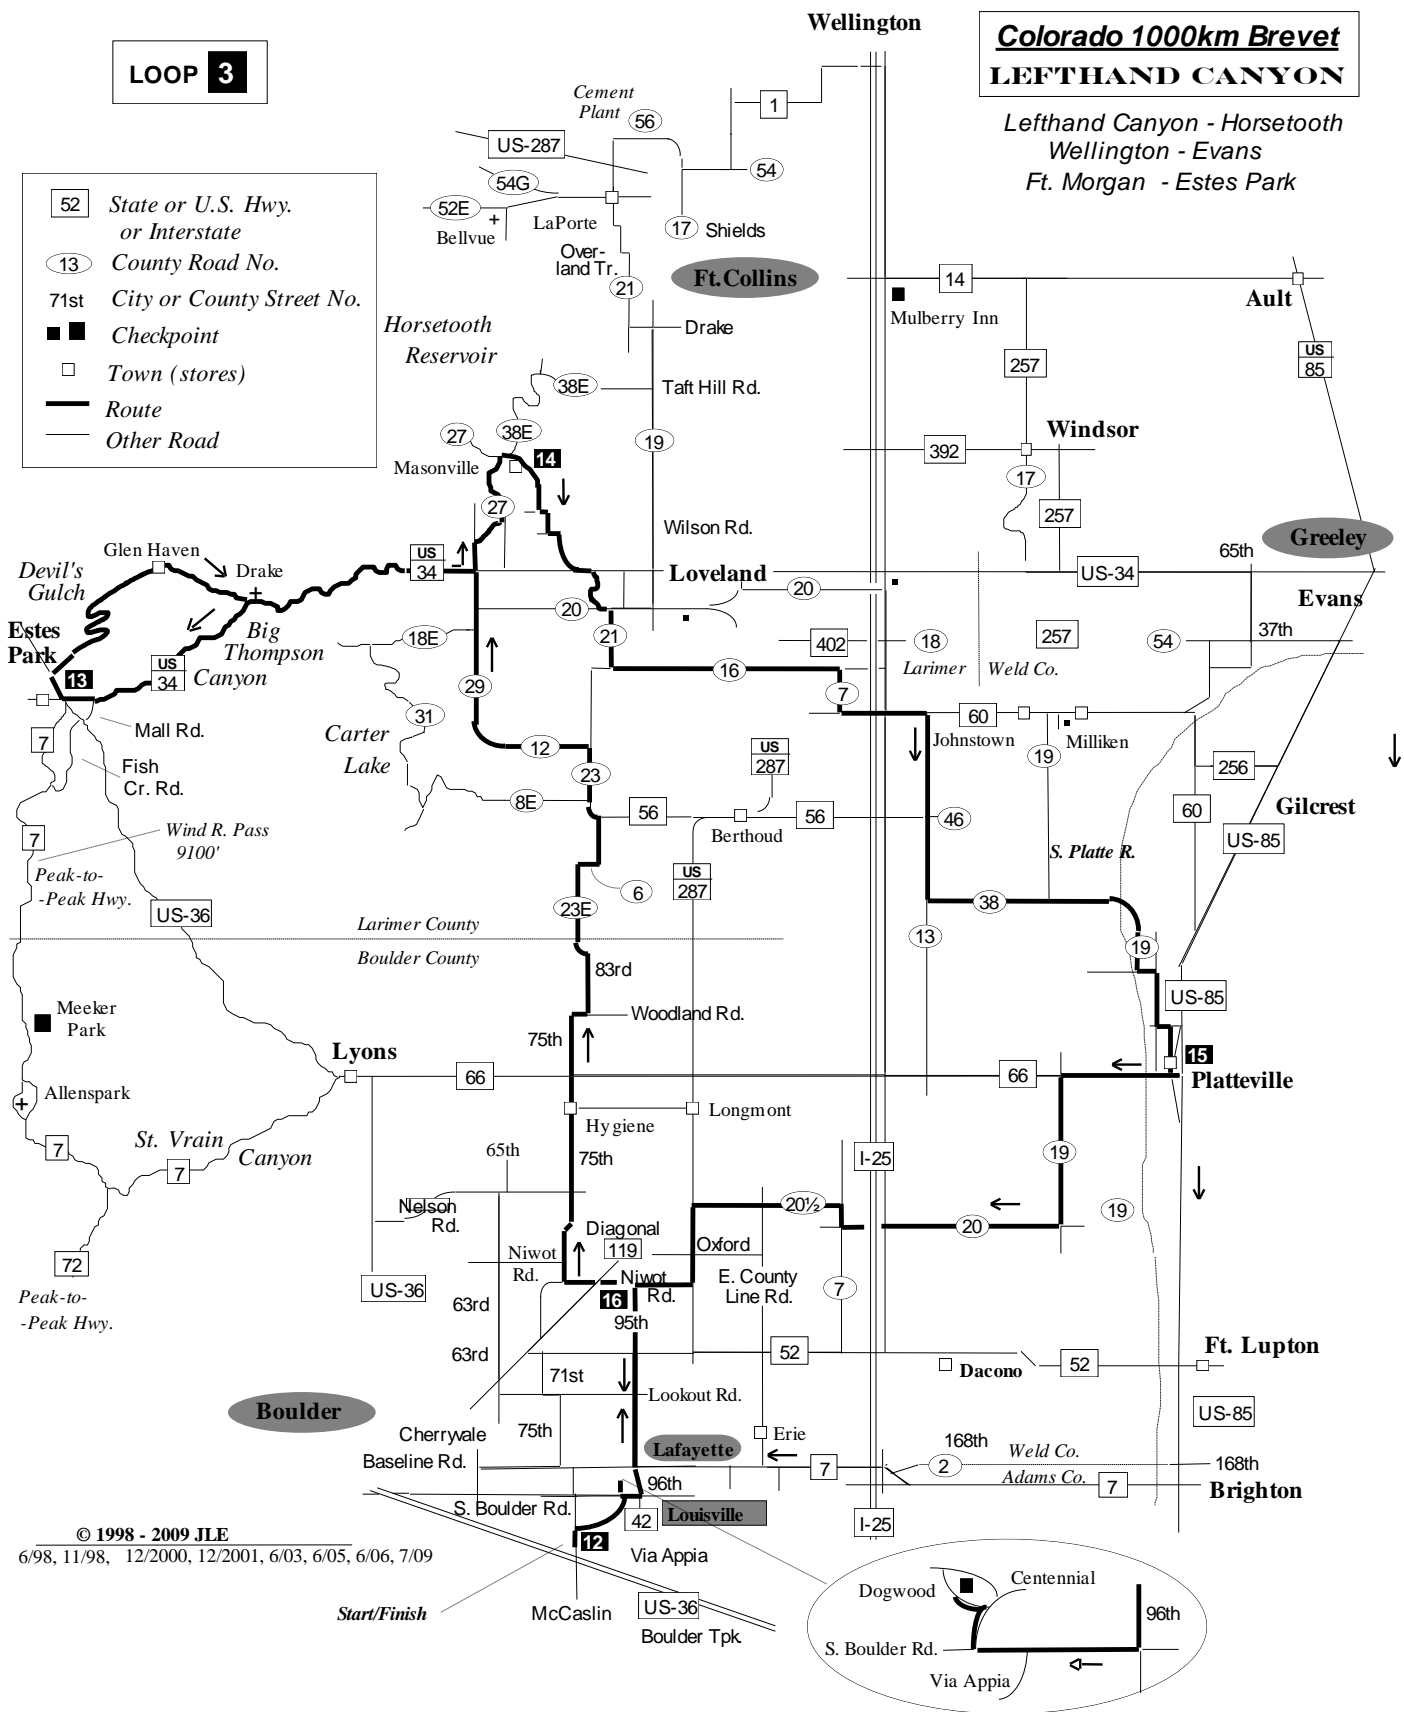

Colorado 1000km Brevet
ST. VRAIN CANYON

Brighton - St. Vrain Canyon - Estes Park
 Horsetooth - Wellington - Kersey
 Big Thompson Canyon

LOOP 1

- 52 State or U.S. Hwy. or Interstate
- 13 County Road No.
- 71st City or County Street No.
- Checkpoint
- Town (stores)
- Route
- Paved Road
- 1st loop home-stretch

**Colorado 100km Brevet
LEFTHAND CANYON**

Lefthand Canyon - Horsetooth -
Wellington - Evans
Ft. Morgan - Estes Park

LOOP 2

- 52 State or U.S. Highway or Interstate
- 13 County Road No.
- 71st City or County Street No.
- 4 Checkpoint
- Town (stores)
- Route
- Other Road

© 1998 - 2009 JLE
6/98, 11/98, 12/2000, 12/2001, 6/03, 6/05, 6/06, 7/09

LOOP 3

**Colorado 1000km Brevet
LEFTHAND CANYON**

Lefthand Canyon - Horsetooth
Wellington - Evans
Ft. Morgan - Estes Park

- 52 State or U.S. Hwy. or Interstate
- 13 County Road No.
- 71st City or County Street No.
- Checkpoint
- Town (stores)
- Route
- Other Road