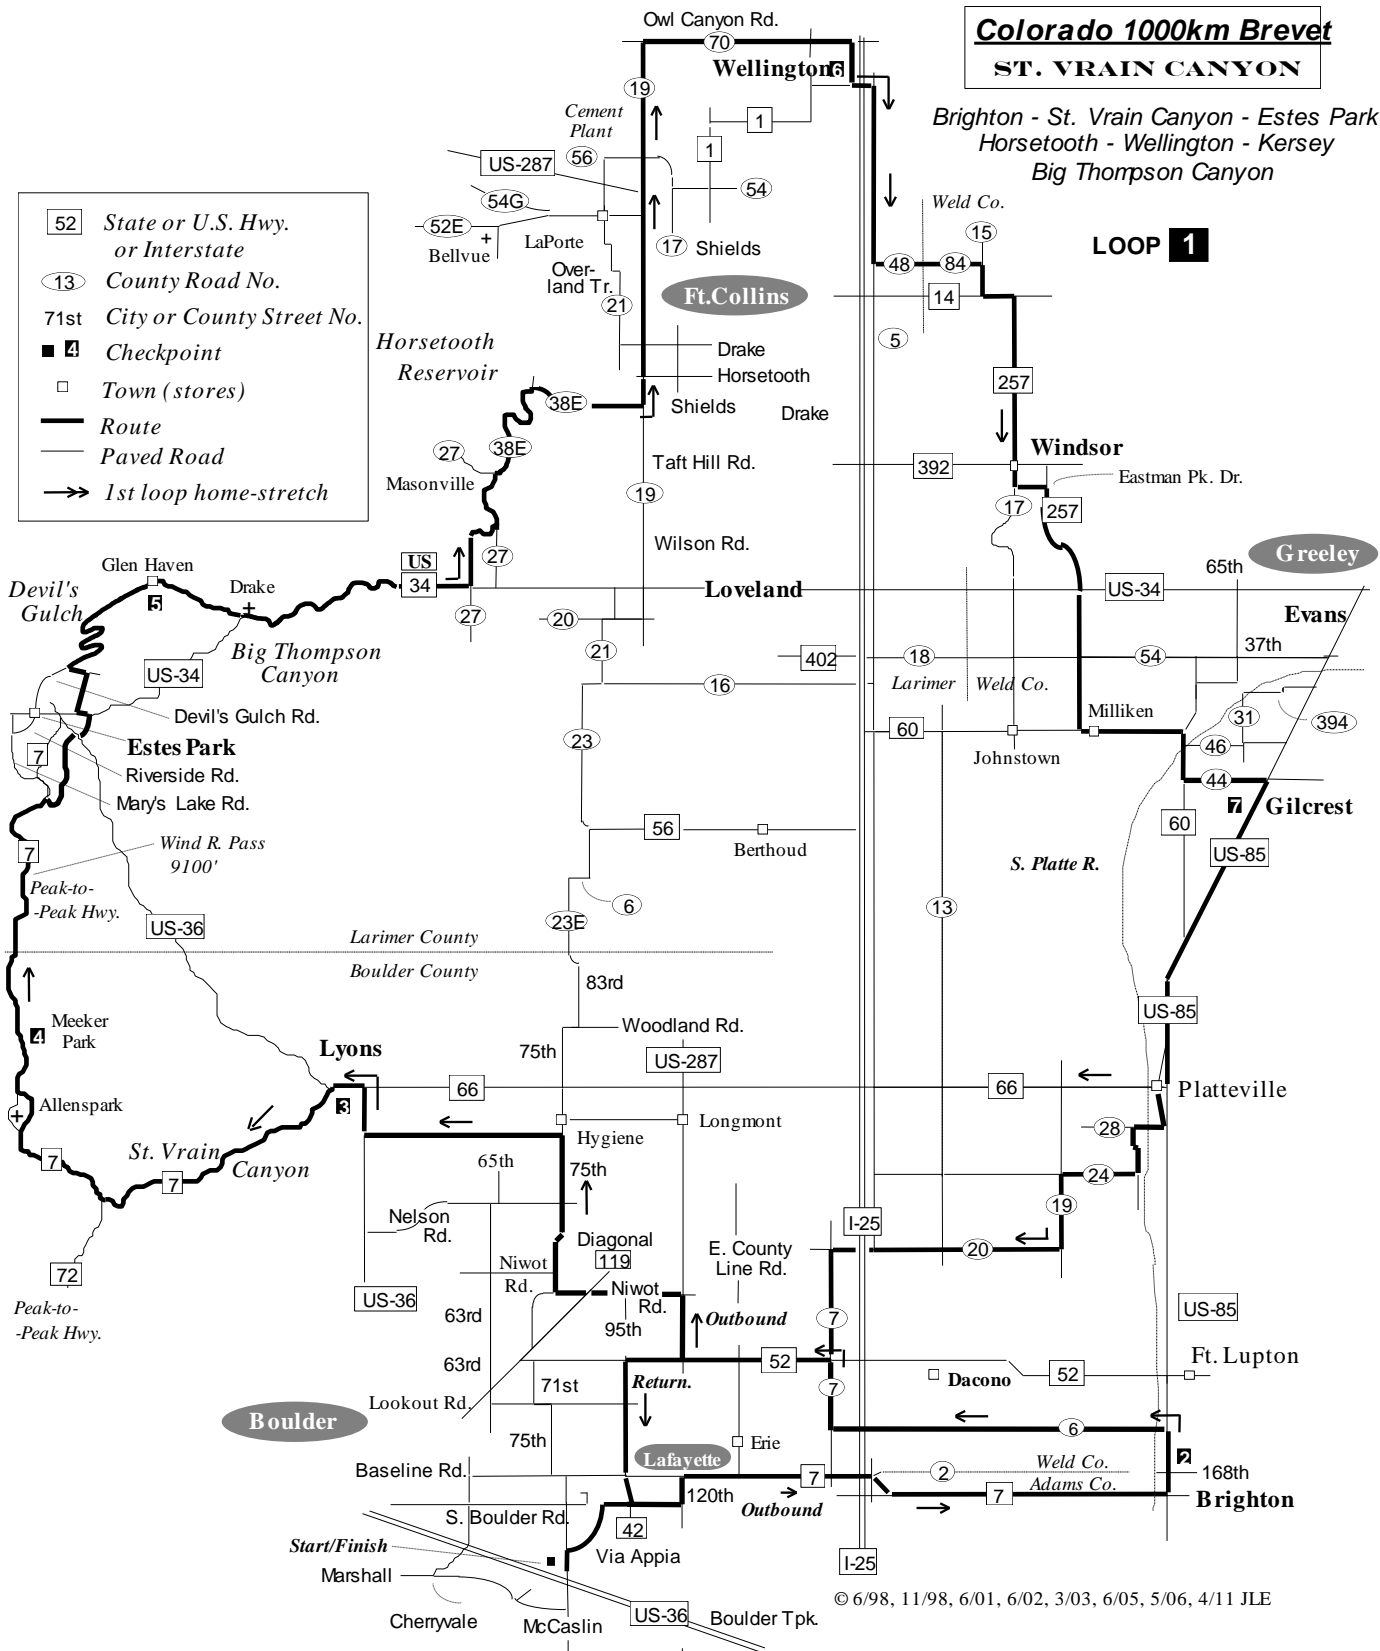

Colorado 1000km Brevet
ST. VRAIN CANYON

Brighton - St. Vrain Canyon - Estes Park
 Horsetooth - Wellington - Kersey
 Big Thompson Canyon

LOOP 1

- 52 State or U.S. Hwy. or Interstate
- 13 County Road No.
- 71st City or County Street No.
- Checkpoint
- Town (stores)
- Route
- Paved Road
- 1st loop home-stretch

**Colorado 100km Brevet
LEFTHAND CANYON**

Lefthand Canyon - Horsetooth -
Wellington - Evans
Ft. Morgan - Estes Park

LOOP 2

- 52 State or U.S. Highway or Interstate
- 13 County Road No.
- 71st City or County Street No.
- 4 Checkpoint
- Town (stores)
- Route
- Other Road

© 1998 - 2009 JLE
6/98, 11/98, 12/2000, 12/2001, 6/03, 6/05, 6/06, 7/09

LOOP 3

**Colorado 1000km Brevet
LEFTHAND CANYON**

Lefthand Canyon - Horsetooth
Wellington - Evans
Ft. Morgan - Estes Park

- 52 State or U.S. Hwy. or Interstate
- 13 County Road No.
- 71st City or County Street No.
- Checkpoint
- Town (stores)
- Route
- Other Road