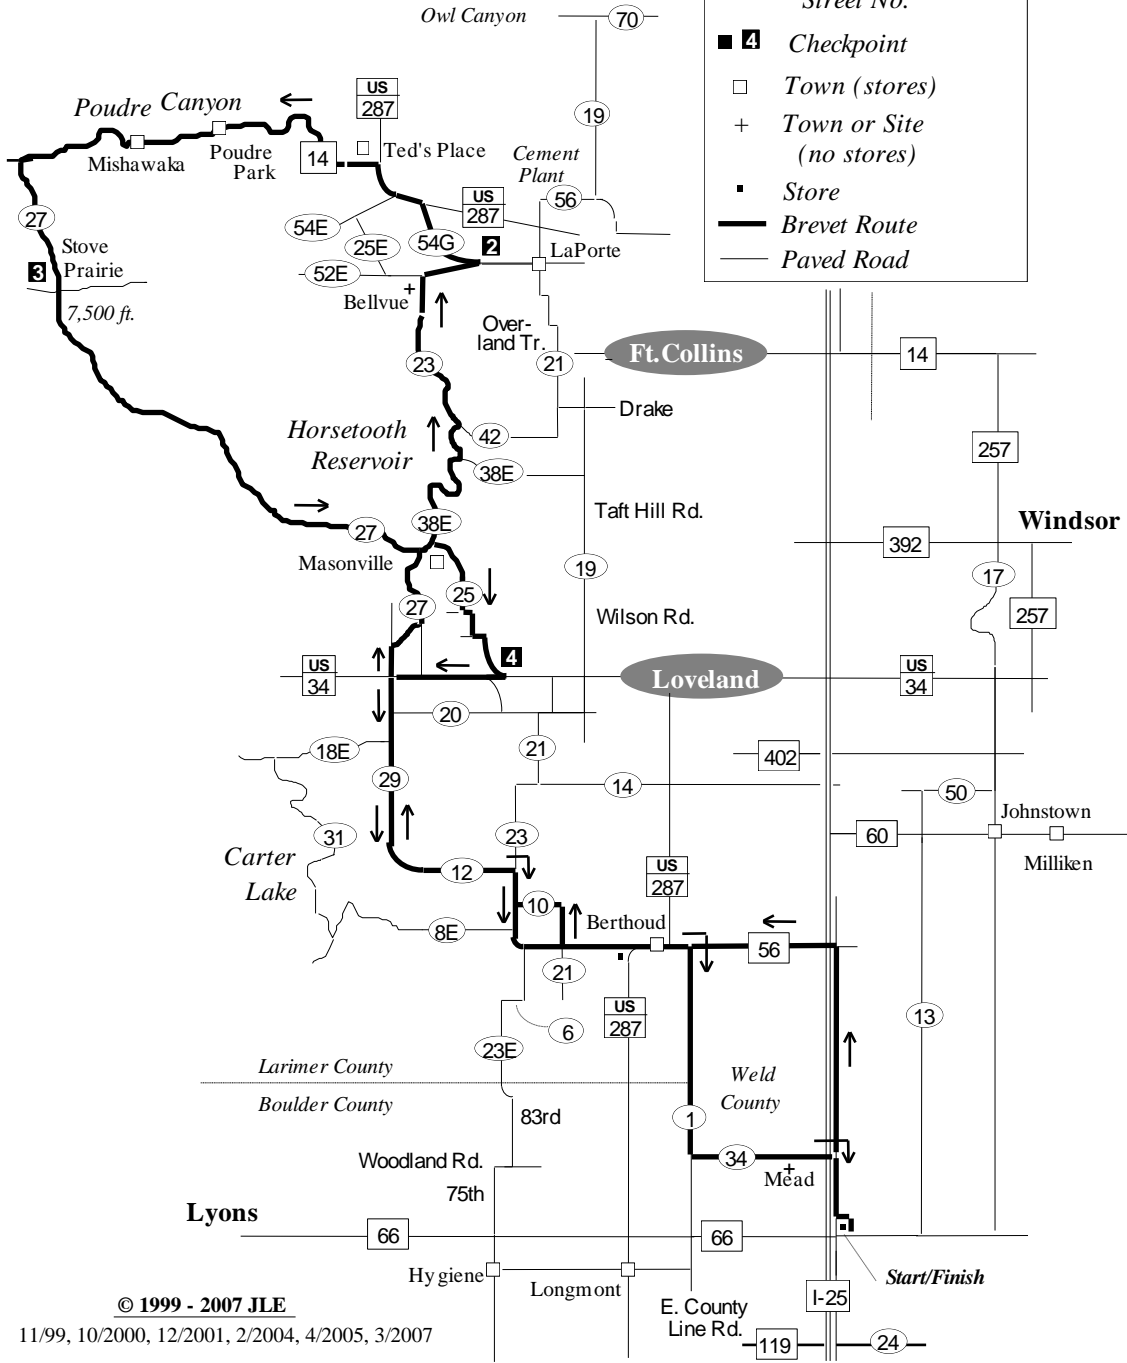

Colorado 200km Brevet
STOVE PRAIRIE

Horsetooth - Poudre Canyon
 Stove Prairie

- 52 State or U.S. Hwy. or Interstate
- 13 County Road No.
- 71st City or County Street No.
- Checkpoint
- Town (stores)
- Town or Site (no stores)
- Store
- Brevet Route
- Paved Road