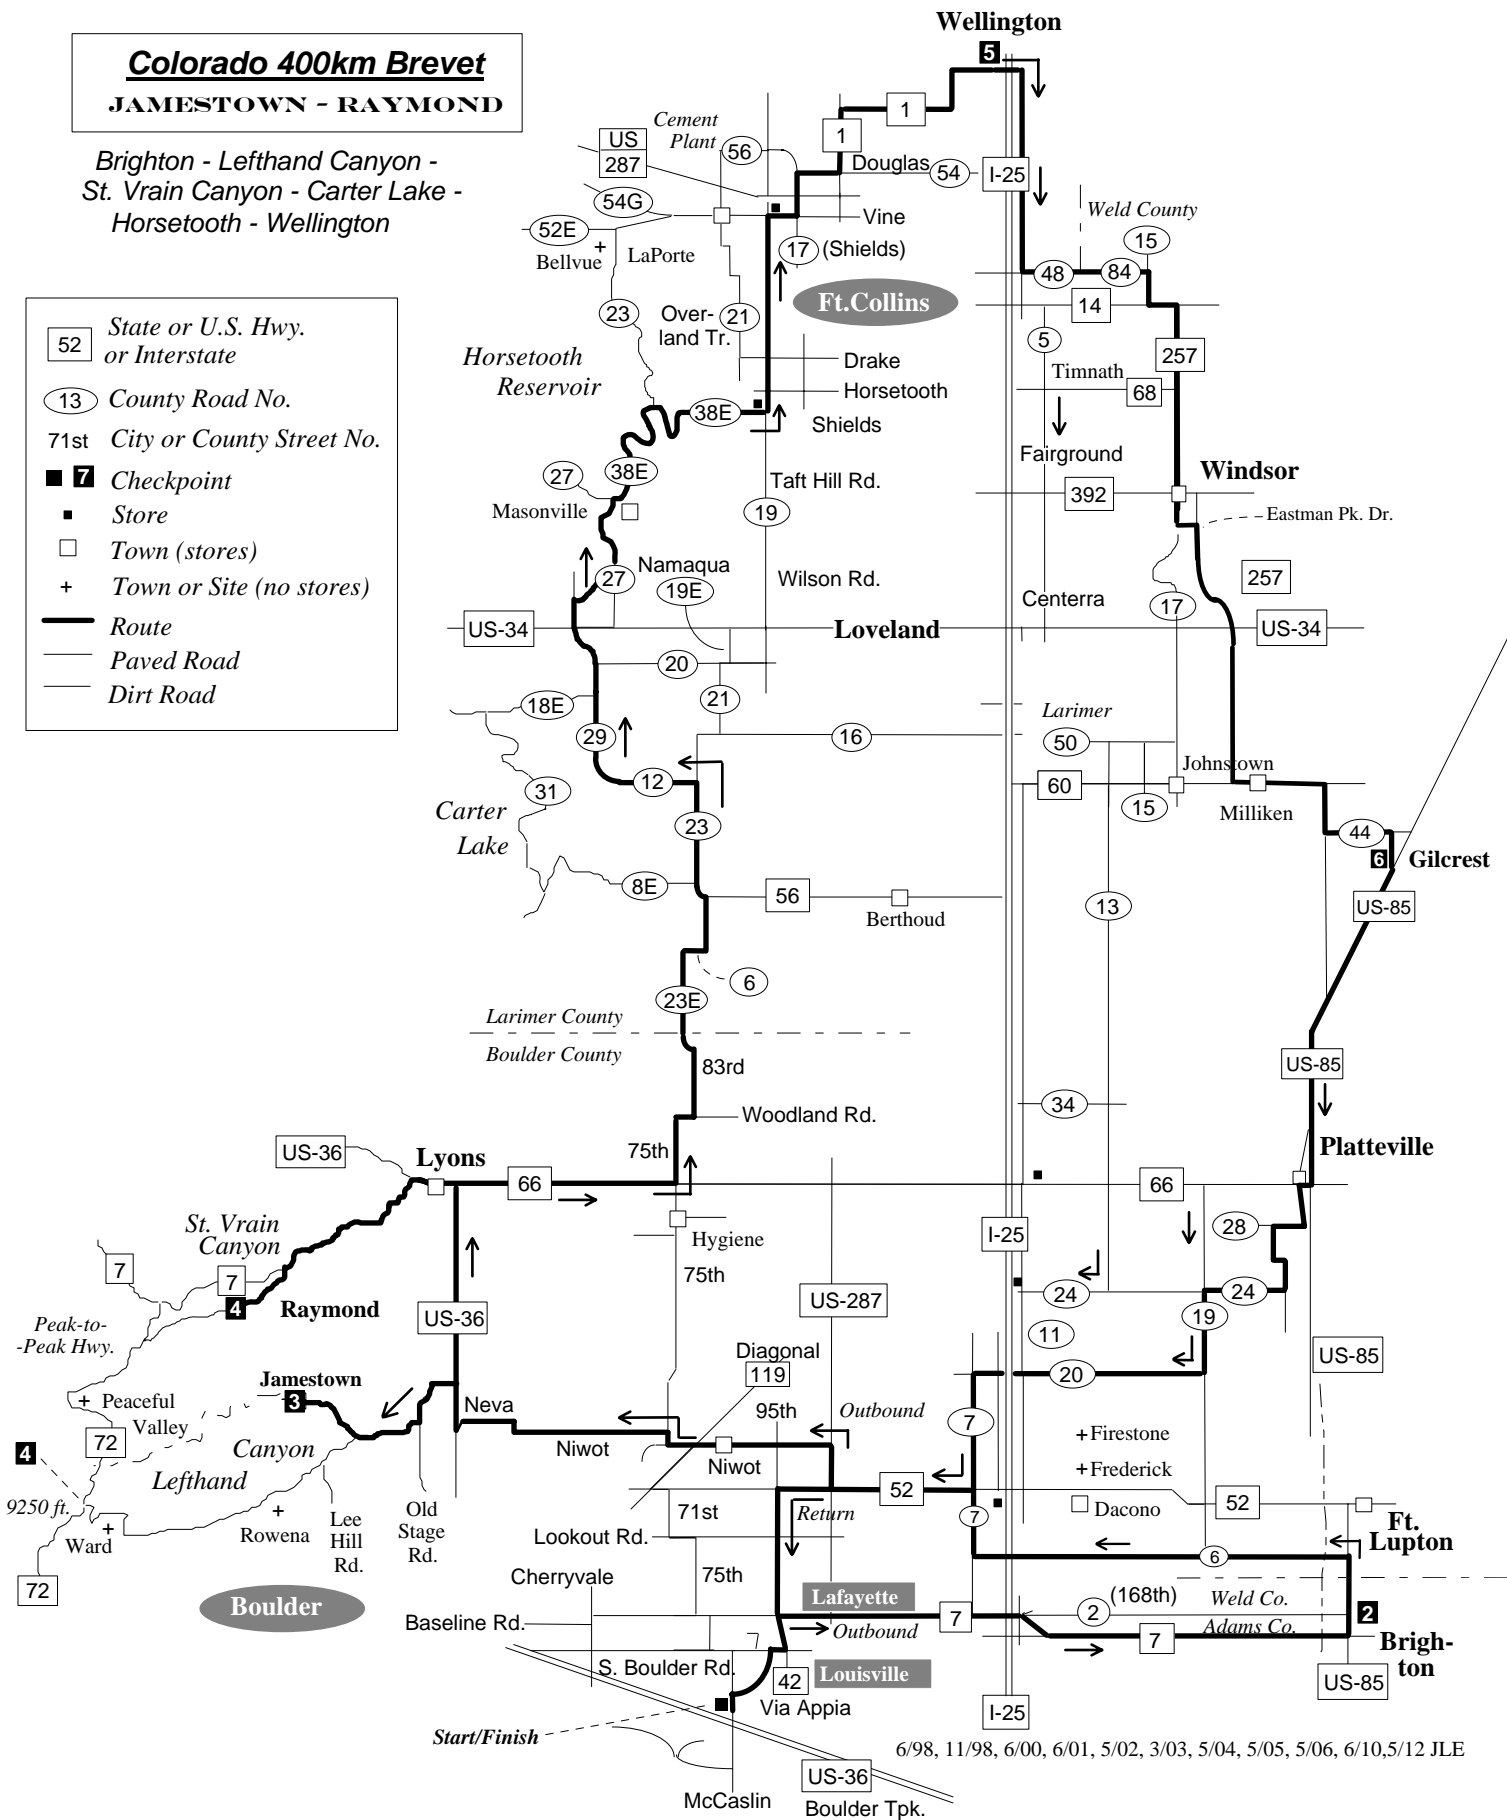

Colorado 400km Brevet

JAMESTOWN - RAYMOND

Brighton - Lefthand Canyon -
St. Vrain Canyon - Carter Lake -
Horsetooth - Wellington

- 52 State or U.S. Hwy. or Interstate
- 13 County Road No.
- 71st City or County Street No.
- 7 Checkpoint
- Store
- Town (stores)
- + Town or Site (no stores)
- Route
- Paved Road
- - - Dirt Road

6/98, 11/98, 6/00, 6/01, 5/02, 3/03, 5/04, 5/05, 5/06, 6/10, 5/12 JLE