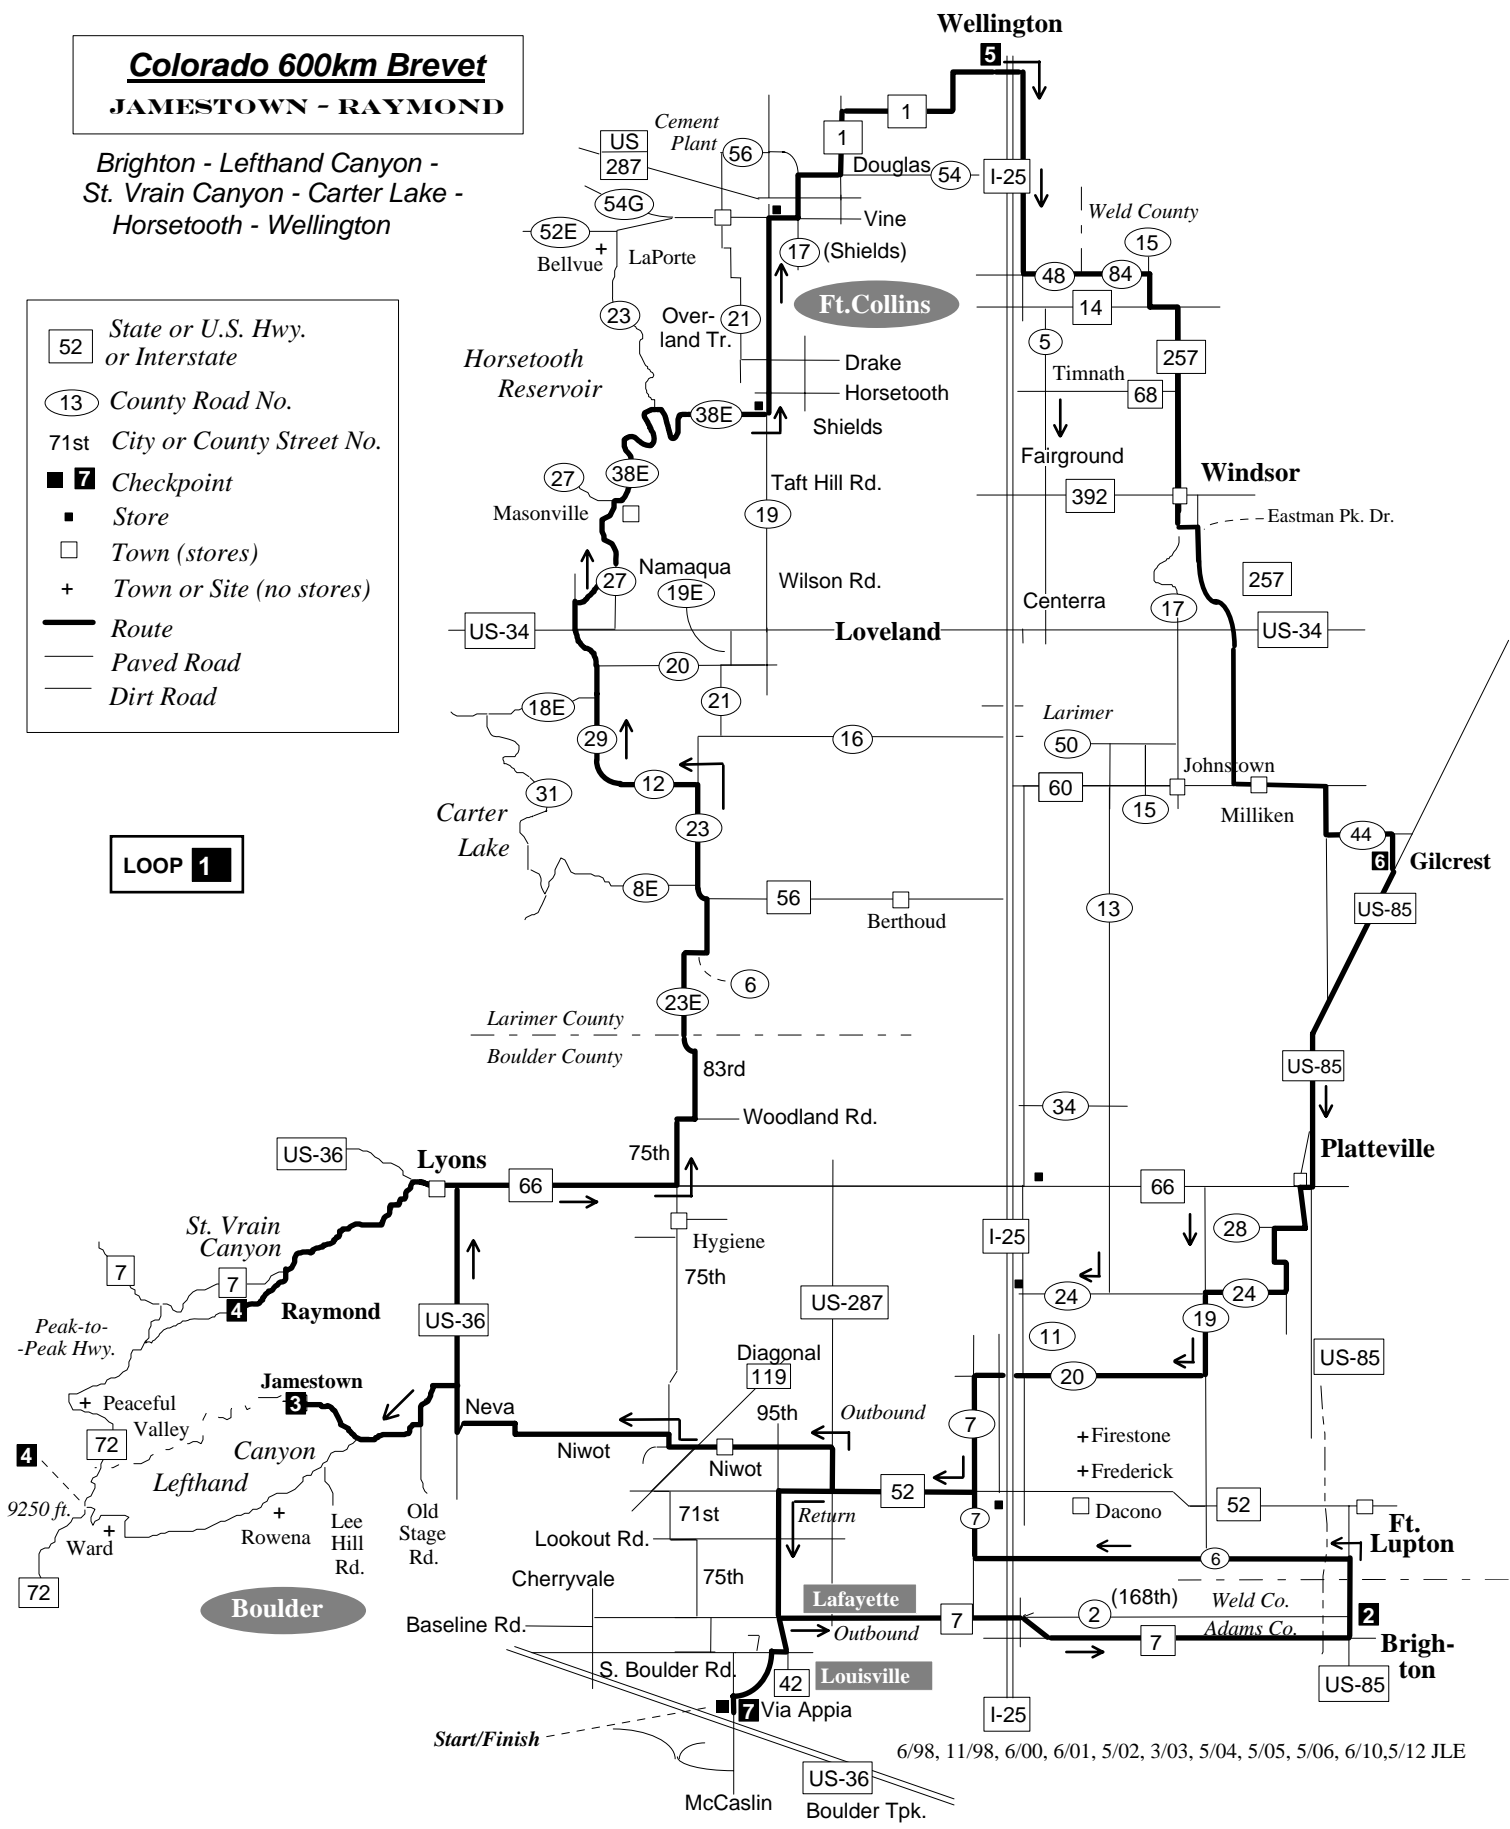

Colorado 600km Brevet

JAMESTOWN - RAYMOND

Brighton - Lefthand Canyon -
St. Vrain Canyon - Carter Lake -
Horsetooth - Wellington

- 52 State or U.S. Hwy. or Interstate
- 13 County Road No.
- 71st City or County Street No.
- 7 Checkpoint
- Store
- Town (stores)
- + Town or Site (no stores)
- Route
- Paved Road
- Dirt Road

LOOP 1

6/98, 11/98, 6/00, 6/01, 5/02, 3/03, 5/04, 5/05, 5/06, 6/10, 5/12 JLE

- 52 State or U.S. Hwy. or Interstate
- 13 County Road No.
- 71st
- 4** Checkpoint
- Town (stores)
- Route
- Paved Road
- 1st loop (before CP#7)
- 2nd loop (after CP #7)

Colorado 600km Brevet
JAMESTOWN - RAYMOND

Brighton - St. Vrain Canyon - Estes Park
 Horsetooth - Wellington - Evans

LOOP 2

© 6/98, 11/98, 6/02, 3/03, 6/04, 6/06, 6/07 JLE