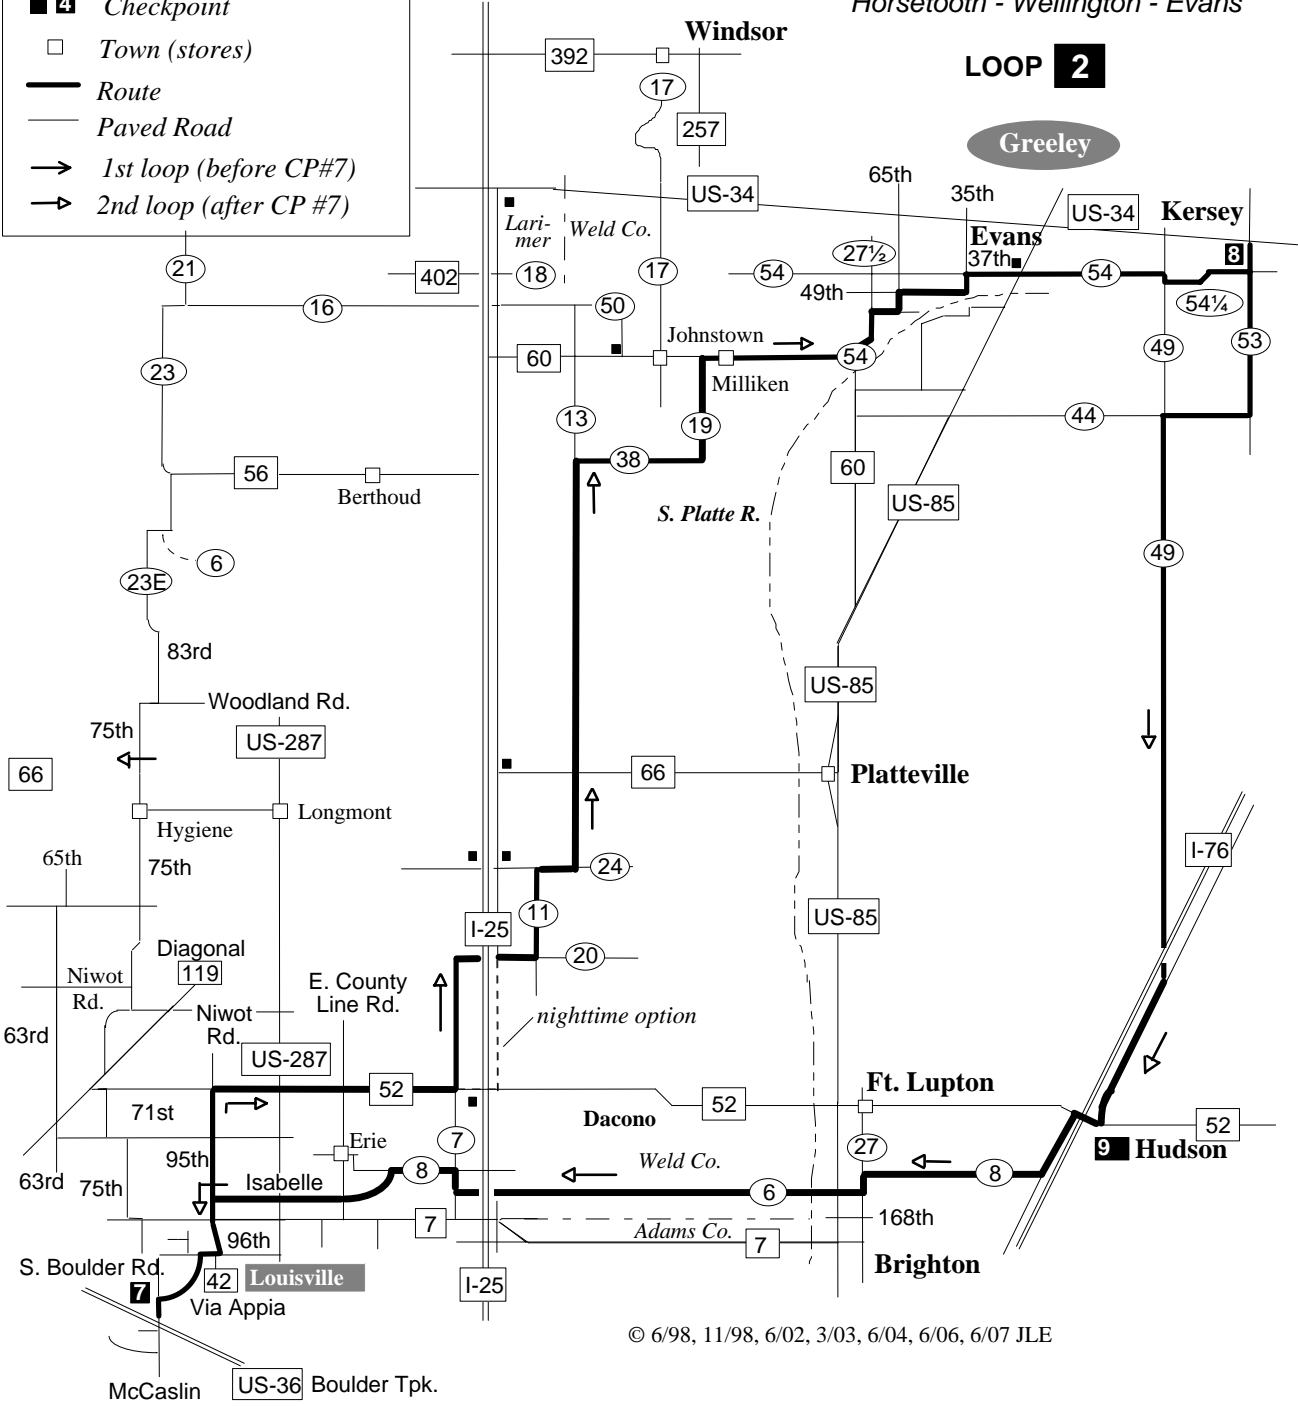

Colorado 600km Brevet

JAMESTOWN - RAYMOND

Brighton - Lefthand Canyon -
St. Vrain Canyon - Carter Lake -
Horsetooth - Wellington

- 52 State or U.S. Hwy. or Interstate
- 13 County Road No.
- 71st City or County Street No.
- 7 Checkpoint
- Store
- Town (stores)
- + Town or Site (no stores)
- Route
- Paved Road
- Dirt Road

LOOP 1

6/98, 11/98, 6/00, 6/01, 5/02, 3/03, 5/04, 5/05, 5/06, 6/10, 5/12 JLE

- 52 State or U.S. Hwy. or Interstate
- 13 County Road No.
- 71st
- 4** Checkpoint
- Town (stores)
- Route
- Paved Road
- 1st loop (before CP#7)
- 2nd loop (after CP #7)

Colorado 600km Brevet
JAMESTOWN - RAYMOND

Brighton - St. Vrain Canyon - Estes Park
 Horsetooth - Wellington - Evans

LOOP 2

© 6/98, 11/98, 6/02, 3/03, 6/04, 6/06, 6/07 JLE